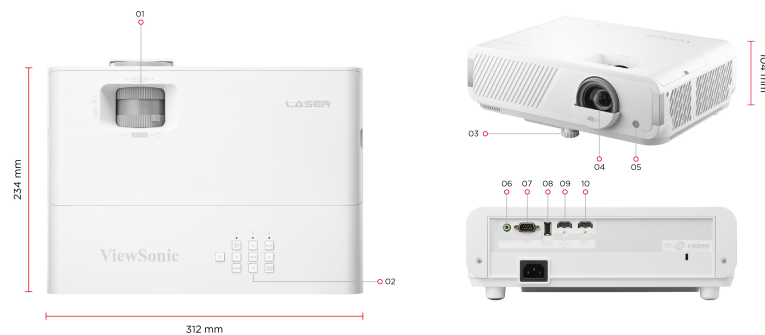

ViewSonic® PROJECTOR LX750-4K

Key Features

- 3rd generation laser phosphor technology with up to a 20,000-hour lifespan
- Immersive true 4K HDR offering up to 300" screen
- Vibrant and clear visuals with 4,000 ANSI Lumens of brightness
- Powerful 10W cube speaker for immersive sound
- Installation flexibility: 1.3x optical zoom, H/V keystone, 4 corners adjustment

Product Description

Transform your home into a cinematic experience with the LX750-4K smart laser projector. Equipped with 3rd-generation laser phosphor technology, it delivers 4,000 ANSI Lumens of brightness and up to 20,000 hours of lamp-free use, ensuring vivid visuals day or night. Enjoy immersive 4K HDR picture quality on screens up to 300 inches, paired with a built-in 10W cube speaker for rich, room-filling sound. With features like 1.3x optical zoom, H/V keystone correction, and four-corner adjustment, setup is simple and flexible. Plus, with Google TV and a native Netflix app, the LX750-4K brings effortless streaming and premium entertainment into any room.

CONTROL

RS232 (DB 9-pin male):	1
USB Type A (Services):	1 (share with USB A Output)

OTHERS

Power Supply Voltage:	100-240V+/- 10%, 50/60Hz (AC in)
Power Consumption:	Normal: 173W Standby: <0.5W
Operating Temperature:	0~40°C
Carton:	Brown
Net Weight:	3.5kg
Gross Weight:	4.6kg
Dimensions (WxDxH) with Adjustment Foot:	312x234x104mm
Packing Dimensions:	415x168x297mm
OSD Language:	English, French, Spanish, Thai, Korean, German, Italian, Russian, Swedish, Dutch, Polish, Czech, T-Chinese, S-Chinese, Japanese, Turkish, Portuguese, Finnish, Indonesian, Hindi, Arabic, Vietnamese, Greek, Hungarian Total 24 languages
User Guide Language:	English, S-Chinese, T-Chinese, Indonesian, Finnish, French, German, Italian, Japanese, Korean, Polish, Portuguese, Russian, Spanish, Swedish, Turkish, Arabic, Czech, Thai, Vietnamese, total 20 languages