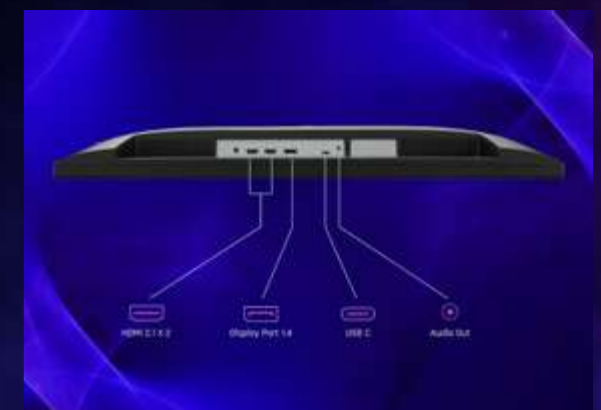

VERSATILE CONNECTIVITY

Engineered for smooth connectivity, these monitors seamlessly connect to your PC, consoles, and peripherals via extensive connectivity options, including HDMI, DisplayPort, and USB-C ports. With their intuitive interface, switching inputs from epic battles to number crunching is effortless.