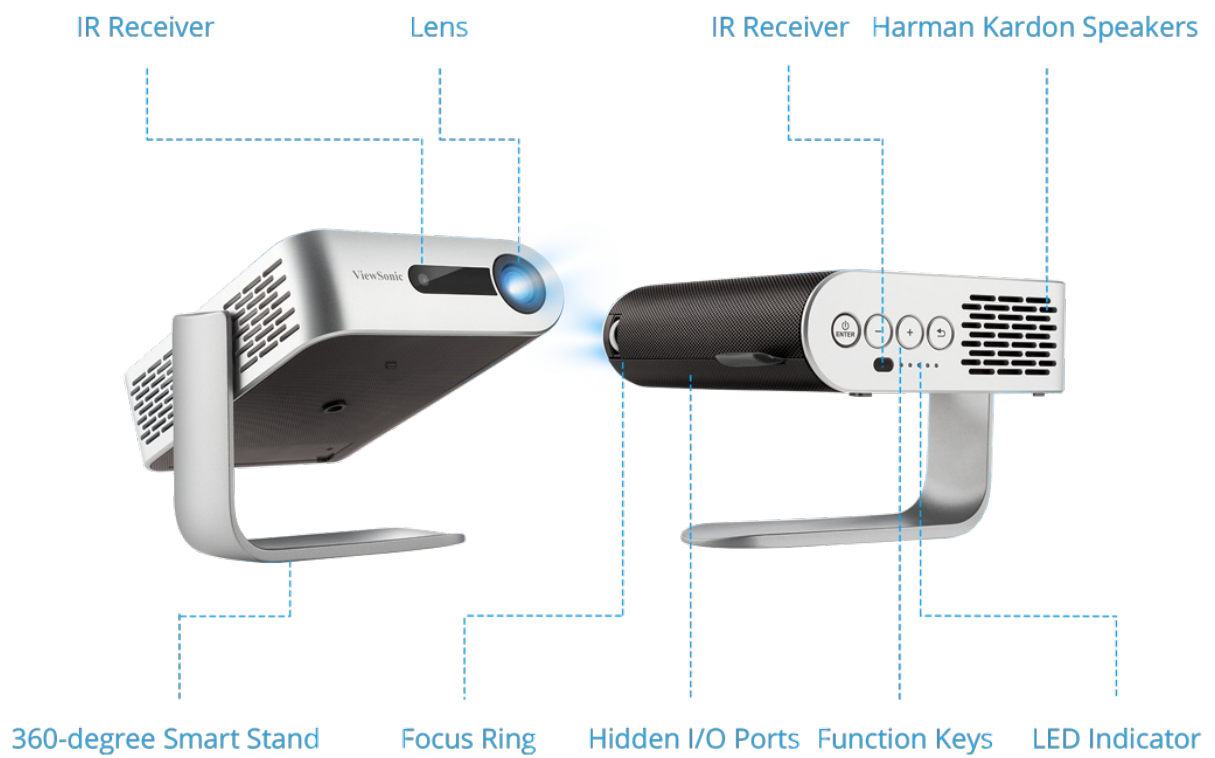

Exterior & Rear I/O Connectors