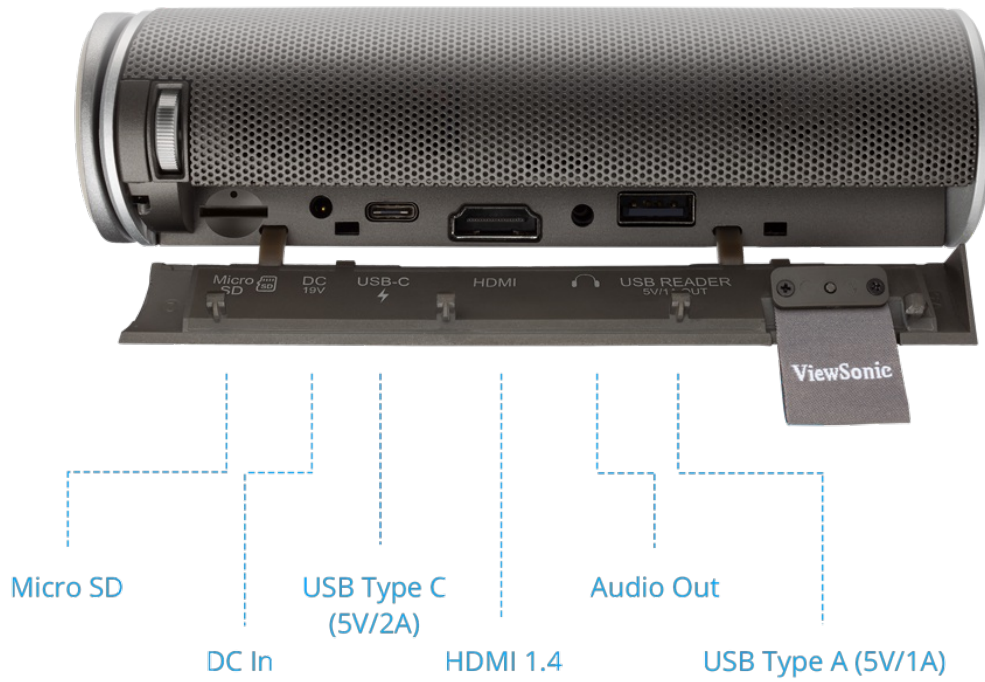

Technical Specifications

Specification	Projection System	0.2" WVGA
	Native Resolution	854x480
	Brightness	300 (LED Lumens)
	Contrast Ratio	120000:1
	Display Color	1.07 Billion Colors
	Light Source Type	LED
	Light Source Life (hours) with Normal Mode	up to 30000
	Lamp Watt	RGB LED
	Lens	F=1.7, f=5.5mm
	Projection Offset	100%+/-5%
	Throw Ratio	1.2
	Optical Zoom	Fixed
	Image Size	24"-100"
	Throw Distance	0.64m-2.66m, (38"@1m)
	Keystone	+/- 40° (V)
	Audible Noise (Normal)	26dB
	Audible Noise (Eco)	25dB
	Local Storage	Total 16GB , (12GB available storage)
	Input Lag	41.5ms
	Resolution Support	VGA(640 x 480) to FullHD(1920 x 1080)
	HDTV Compatibility	480i, 480p, 576i, 576p, 720p, 1080i, 1080p
	Horizontal Frequency	15K-102KHz
	Vertical Scan Rate	23-120Hz
Input	HDMI	1, (HDMI 1.4/ HDCP 1.4)
	USB Type C	1 (5V/ 2A)