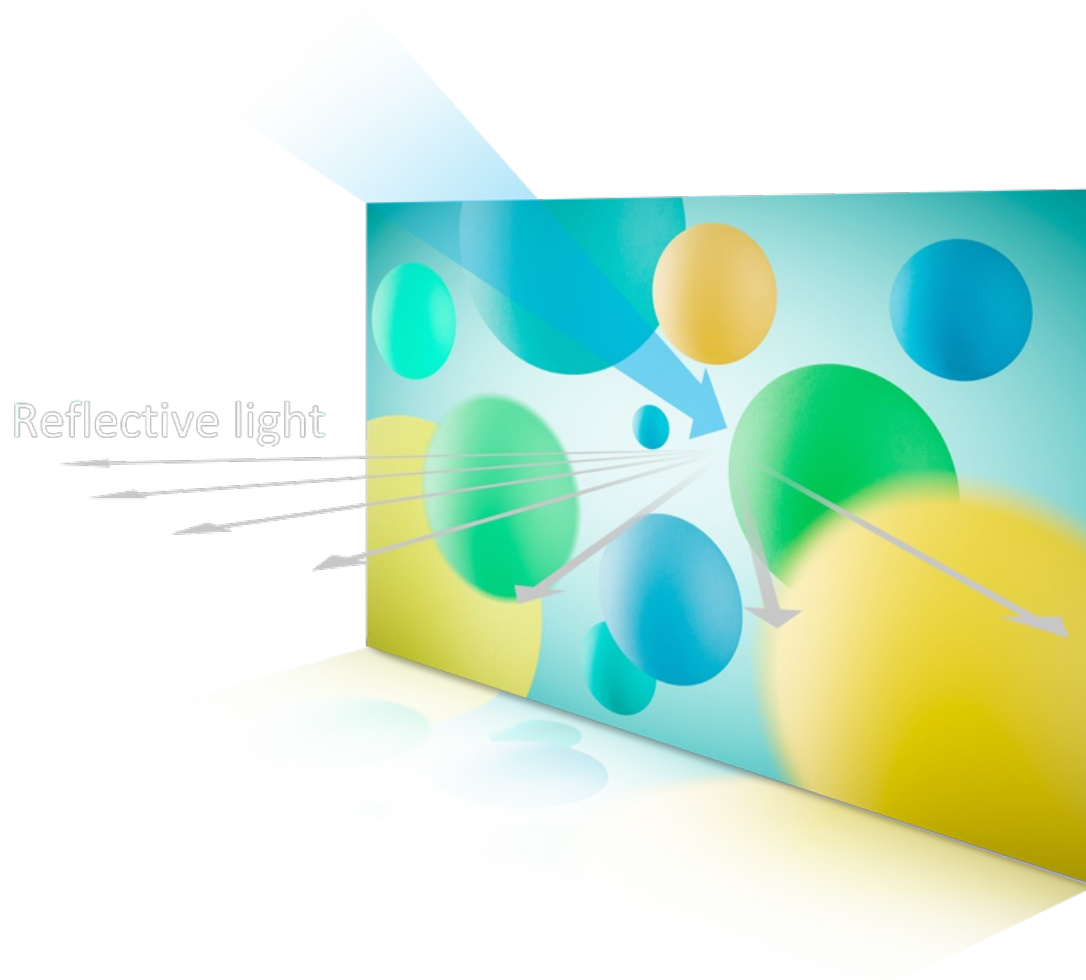

Streaming from Wireless HDMI Dongles

Turn M1_G2 into a wireless projector by connecting wireless dongles such as GoogleCast, Amazon Fire TV Stick.

Dongles stay powered on via the integrated USB power supply, allowing you to mirror images and videos from your phone or tablet and share them anywhere you go.

Up to 30,000 Hours Light Source Life

LED technology offers up to 30,000 hours of usage – a significant upgrade when compared to traditional mercury lamp projectors.

Eye Care

Utilizing reflective light, which bounces off the wall or projector screen before hitting your eyes, the projector makes the viewing experience virtually blue light free, less invasive to your sight and reduces eyestrain over prolonged viewing periods.