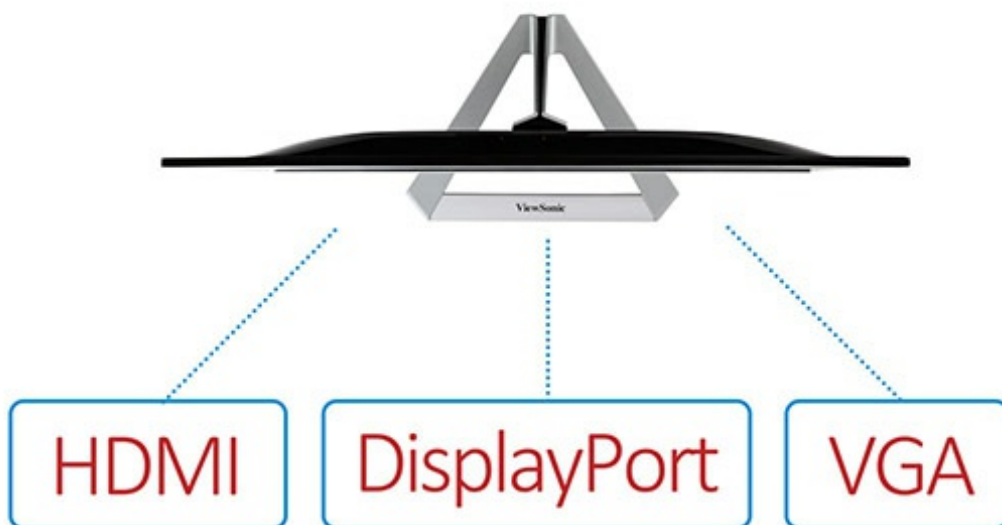

Frameless bezel design

Break free from bulky designs, and prepare for a frameless experience. An ultra slim 6.6 mm panel and a thin 2 mm bezel, delivering an incredible visual experience.

SuperClear: Stunning colour Performance & Wide-angle Viewing

With SuperClear IPS panel technology, enjoy accurate and vivid colours with consistent levels of brightness whether you are looking at the screen from above, below, the front, or the side.

Full HD 1080p Resolution

Flexible connectivity

HDMI, DisplayPort and VGA inputs, enable users to connect to game consoles, Blu-ray players, digital cameras, laptops, satellite boxes, and other high-definition devices.

Enhanced Viewing Comfort