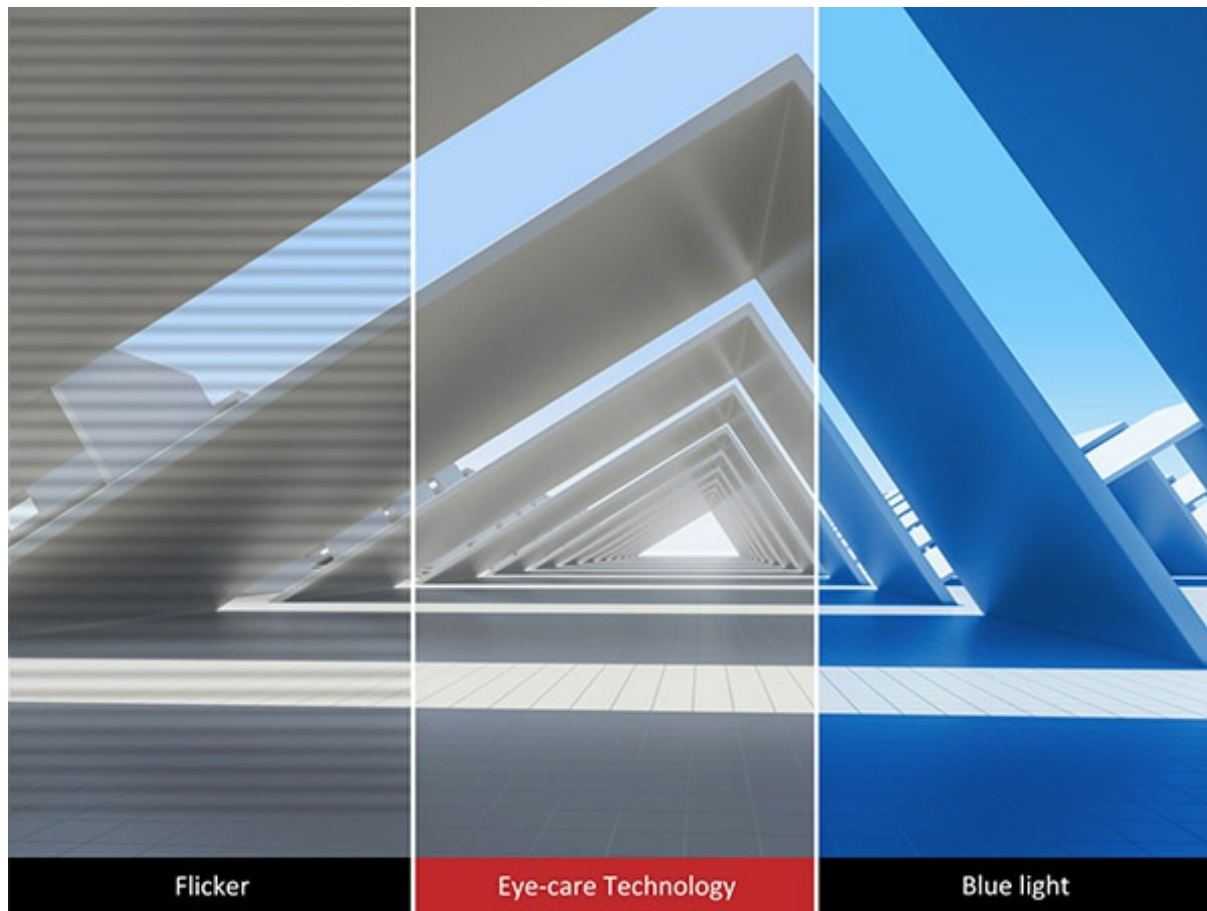

Enhanced Viewing Comfort

Flicker-Free technology and a Blue Light Filter help to eliminate eye strain from extended viewing periods

---

Low EMI promises a safer viewing experience

ViewSonic offers exclusive Low EMI products, ensuring that our products comply with corresponding national regulations. On top of that, we internally commit to lower radiation emissions based on stringent internal rules.