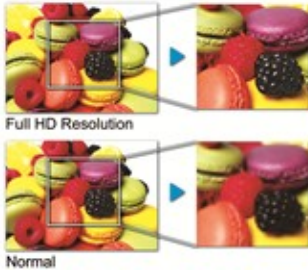

# Boosting your work efficiency

VG2433-LED

The ViewSonic® VG2433-LED is a 23.6" display ideal for demanding business professionals. With a native 1920x1080 resolution, the VG2433-LED delivers vibrant images and crisp text. Users will also find comfort in the fully ergonomic height adjust, swivel, and tilt features. Equipped with a VESA-mountable design, the display can be mounted on a wall or any VESA-compliant monitor stand. The VG2433-LED also saves up to 50% in energy usage with its efficient LED backlight. With ViewSonic's industry-best pixel performance guarantee, and a 3-year warranty, the VG2433-LED provides users with peace of mind.

## **Ergonomic design for comfortable working environments**

Users can reduce eyestrain and physical fatigue by adjusting the monitor to create their own most comfortable work environment. The VG2433-LED is designed to maximize comfort and productivity with advanced ergonomic technology. This fully ergonomic design offers over 10cm of height adjustment, 360° swivel, and a tilt angle from -5° to 25°.

### MEGA Dynamic Contrast Ratio delivers sharp and crisp images

The superior dynamic contrast ratio of 20,000,000:1 delivers a broader range of grayscale, with darker blacks and brighter whites, to ensure all images displayed are rich and detailed. An extremely fast 5ms response time results in crisp and clear video performance. Experience digital broadcast-quality, full-motion video with razor-sharp images that never blur.