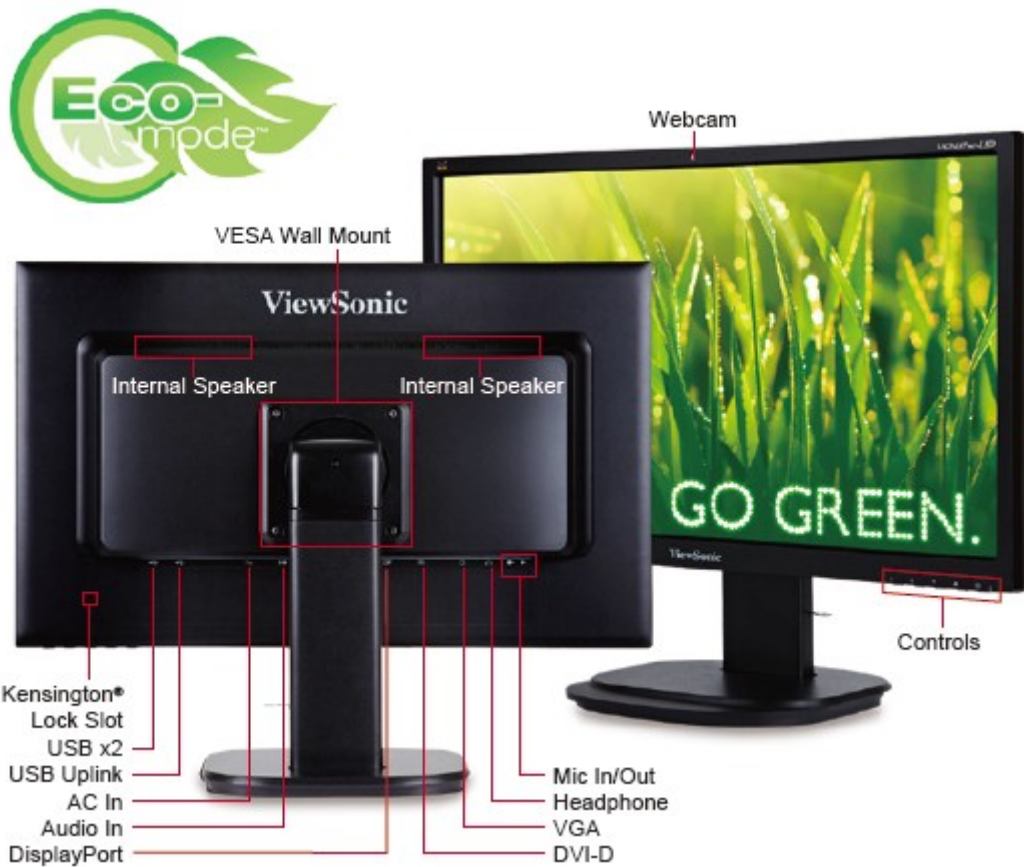

Planet-Friendly LED Backlighting and Eco-Mode

Energy-saving LED technology enhances display performance with an outstanding color range, contrast ratio and brightness output for remarkably well defined images. Embedded mercury-free LED backlighting is good for the environment and can help reduce electricity costs. Customers can save more with Eco-mode, the included three-phase self-adjusting power saving feature.