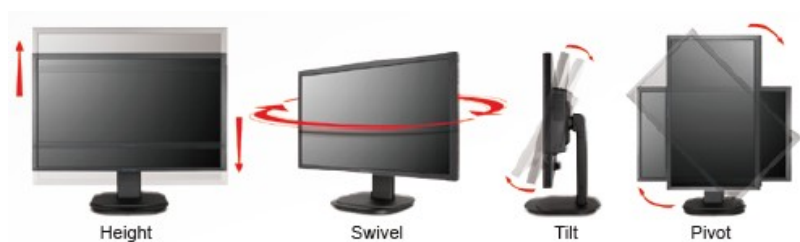

“All-In-One” Video Conferencing Monitor

Whether hosting business meetings, participating in virtual lectures and seminars or just keeping in touch with family and friends, the VG2437mc-LED includes everything needed from a video conferencing monitor. With an integrated 2MP webcam, microphone and a pair of 2-watt speakers built-in, customers can count on outstanding video and audio performance. Support for external headphones and a MIC offers the option to enjoy added privacy. Compatible with leading video conferencing applications, the VG2437mc-LED is a great monitor for web conferencing.

Versatile Connectivity with DisplayPort

The latest standard for rapid transmission of data, DisplayPort delivers the best refresh rate, highest resolution and incredibly rich colors. The VG2437mc-LED also offers VGA and DVI connections to support even more flexibility for both digital and analog media sources. It's easy and convenient to connect additional peripherals or accessories with the integrated 2-port USB hub.

Full Ergonomics for Maximum Comfort and Productivity

Users can reduce eyestrain and physical fatigue by adjusting the monitor to create their own most comfortable work environment. The VG2437mc-LED is designed to maximize comfort and productivity with advanced ergonomic technology. This fully ergonomic design offers over 5" of height adjustment, 360° swivel, 90° pivot and a tilt angle from -5° to 20°.