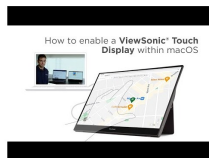

Physical Controls	Up, Down, Left, Right, Power (Push In)
On Screen Display	Image Adjust, Contrast, Brightness, Input Select, Audio Adjust, Color Adjust, Information, Manual Image Adjust, Setup Menu, Memory Recall
Temperature	32-104° F (0 - 40° C)
Humidity (non-condensing)	20-90%
Frequency Horizontal	15 ~ 82KHz
Frequency Vertical	50 ~ 75Hz
Digital Sync	TMDS for miniHDMI (v1.4), Micro-Packet for USB-type C
Tilt (Forward/Back)	0° / 60°
Regulations	cTUVus, FCC-B, ICES003, Energy Star 8.0, EPEAT Bronze, CEC, MX-CoC, Mexico Energy, NRCan
Net (lbs)	2.1
Net Without Stand (lbs)	2.1
Gross (lbs)	5.1
Net (kg)	1.0
Net Without Stand (kg)	1.0
Gross (kg)	2.3
Packaging (in.)	17.3 x 11.3 x 3.5
Physical (in.)	14.0 x 8.8 x 0.6
Physical Without Stand (in.)	14.0 x 8.8 x 0.6
Packaging (mm)	440.0 x 288.0 x 89.0
Physical (mm)	355.0 x 223.0 x 16.0
Physical Without Stand (mm)	355.0 x 223.0 x 16.0
Package Contents	TD1655 Display, USB type-C to type-C cable, USB type-C to type-A cable, mini HDMI to HDMI Cable (v1.4), Power Adapter, Passive Touch Pen, Quick Start Guide
Recycle/Disposal	Please dispose of in accordance with local, state or federal laws.
Warranty	Three-year limited warranty on parts, labor and backlight

UPC: 766907007077

Contact Sales

ViewSonic.com

888.881.8781

email:

salesinfo@viewsonic.com