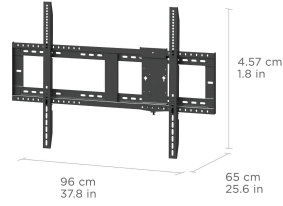

WMK-047-2: WALL MOUNT W/ MINI PC BRACKET

Key Features

- Supports displays up to 352 lbs for versatile use
- VESA-compatible design supports 200 x 200 mm to 900 x 600 mm
- Reinforced security bar for secure placement
- Integrated slide-in Mini PC mount (75 x 75 mm to 100 x 100 mm VESA)

Product Description

Wall Mount Support Max 98" Display VESA Standard Support up to 900x616mm Max Load 150KG M8 Screw Slide-in Plate for VESA Standard 75x75/100x100 Device, Black

Specifications

More Information

UPC	766907909227
Weight Capacity	352 lbs
Wireless Connectivity	N/A
Packaging (in.)	40.0 x 11.2 x 2.6
Physical (in.)	37.8 x 25.6 x 1.8
Packaging (mm)	1015.0 x 285.0 x 65.0
Physical (mm)	960.0 x 650.0 x 46.0
Net (lbs)	14.1
Gross (lbs)	15.4
Warranty	One-year limited warranty

Package Contents

Plate x 2, Trestle x 2, Installation Guide x 1, Screw x 29, Washer x 10, Plastic bolt x 10

UPC: 766907909227

QUICK AND EASY INSTALLATION
Mini PC bracket included

PRODUCT DIMENSIONS

Contact Sales