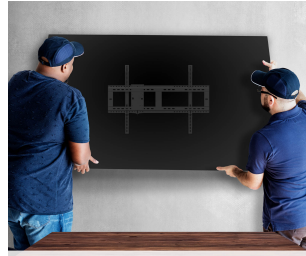

Package Contents

Plate x 2, Trestle x 2, Installation Guide x 1, Screw x 29, Washer x 10, Plastic bolt x 10

UPC: 766907909227

QUICK AND EASY INSTALLATION
Mini PC bracket included