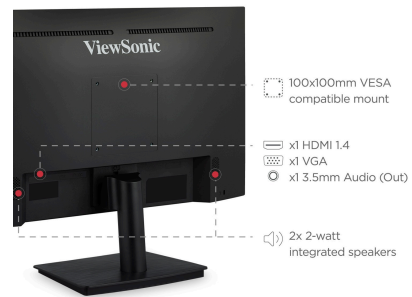

VA2409M-2 - 24" 1080P IPS 75HZ ADAPTIVE SYNC MONITOR WITH HDMI, VGA

Key Features

24"
DISPLAY

IPS
PANEL

1920 x 1080
RESOLUTION

**FUTURE-PROOF
CONNECTIVITY OPTIONS**

Product Description

Featuring enhanced wide-angle viewing, stunning resolution and flexible connectivity options, the ViewSonic® VA2409m monitor is a great addition to any workspace. This 24" (23.6" viewable) VA2409m monitor comes with SuperClear® IPS panel technology so you can experience stunning brightness and contrast at nearly any viewing angle. With a minimalist edge-to-edge screen and a 3-sided frameless bezel, you can easily create a seamless multi-monitor setup. Connect laptops, PCs, gaming consoles and other multimedia devices using the HDMI port. And with powerful features like flicker-free technology and a blue light filter, you can work for longer with less strain. Enjoy a 3 year limited warranty, industry-leading pixel performance policy and so much more with the ViewSonic VA2409m monitor.