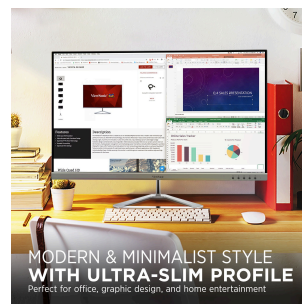

Temperature	32-104° F (0 - 40° C)
Humidity (non-condensing)	20-90%
VESA Compatible	100 x 100 mm
Frequency Horizontal	HDMI: 15 ~ 140 KHz, DisplayPort / Mini DP: 24 ~ 140 KHz
Frequency Vertical	HDMI: 24 ~ 75 Hz, DisplayPort / Mini DP: 50 ~ 75 Hz
Digital Sync	TMDS for HDMI (v2.0), PCI-E for DisplayPort (v1.2) and Mini DP (v1.2)
Tilt (Forward/Back)	4° / 15°
Regulations	EPEAT, CEC, MX-CoC, Mexico Energy, CE, CE EMC, CB
Net (lbs)	15.0
Net Without Stand (lbs)	13.7
Gross (lbs)	19.8
Net (kg)	6.8
Net Without Stand (kg)	6.2
Gross (kg)	9.0
Packaging (in.)	33.0 x 20.2 x 4.6
Physical (in.)	28.1 x 19.9 x 9.1
Physical Without Stand (in.)	28.1 x 16.5 x 1.6
Packaging (mm)	838.0 x 514.0 x 118.0
Physical (mm)	713.0 x 507.0 x 230.0
Physical Without Stand (mm)	713.0 x 418.0 x 42.0
Package Contents	VX3276-4K-mhd, Power Cable, HDMI Cable, Quick Start Guide
Recycle/Disposal	Please dispose of in accordance with local, state or federal laws.
Warranty	*Refurbished. 30-day DOA policy for full refund, with a 90-day repair warranty on parts and labor.

UPC: 766907034264

Contact Sales
ViewSonic.com
888.881.8781
email:
salesinfo@viewsonic.com