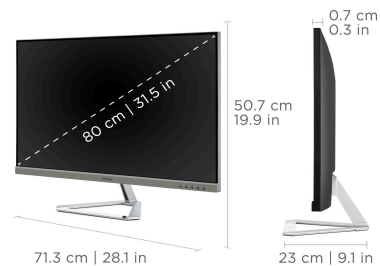

VX3276-4K-MHD-2 - 32" 4K UHD THIN-BEZEL MONITOR WITH HDMI, DP, AND MINI DP

Key Features

32"
DISPLAY

MVA
PANEL

3840 x 2160
RESOLUTION

32" 4K UHD (3840x2160p) resolution
with a frameless design

Product Description

Specifications

UPC	766907034264
Screen Size	32"
Viewable Area (in.)	31.5
Panel Type	MVA
Display Resolution	3840 x 2160
Display Resolution	4K (3840x2160)
Static Contrast Ratio	2,500:1
Dynamic Contrast Ratio	80,000,000:1
Light Source	WLED
Brightness	300 cd/m2
Colors	16.7M
Color Space Support	8 bit
Aspect Ratio	16:9
Response Time (Typical GTG)	8ms
Response Time (GTG w/OD)	3ms
Viewing Angles	178° horizontal, 178° vertical
Backlight Life (Hours)	30,000
Panel Surface	Anti-glare, Hard coating 3H
PC Resolution (max)	3840 x 2160
Mac® Resolution (max)	3840 x 2160
3.5mm Audio Out	1
HDMI 2.0 In	2
DisplayPort	1
Mini DisplayPort	1
Internal Speakers	2W (x2)
Eco Mode (Conserve)	24W
Eco Mode (optimized)	34W
Consumption (typical)	53W
Consumption (max)	56W
Voltage	AC 100-240V (universal), 50-60Hz
Stand-by	0.5W
Power Supply	Internal
Cable Organization	No
Physical Controls	1,2,3,4,5,6 (power)
On Screen Display	Auto Image Adjust, Contrast/Brightness, Input Select, Audio Adjust, Color Adjust, Information, Manual Image Adjust, Advanced Image Adjust, Setup Menu, Memory Recall (See user guide for complete OSD functionality)