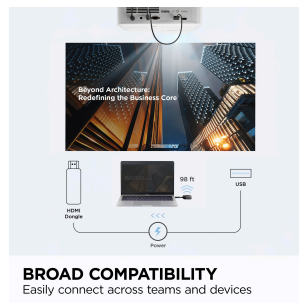

Power Input	5V/1A
Power Consumption	3W
Dimension	3.4" x 1.7"x 0.6"
Weight	0.05lbs
Main Chip	AM8268H
WiFi	AM9421, 5GHz 1T1R
HDCP Support	HDCP 1.4
Video Support	Up to 1080p 60Hz
Audio Support	2 channel, PCM
HDMI	1
USB A	1(only for power input)
Pair Button	1 (Pin hole)
Power Input	5V/0.5A
Power Consumption	1.5W
Dimension	27.8" x 1" x 0.4"
Weight	0.06lbs
Packaging (in.)	5.6"x3.5"x0.14"
Physical (in.)	TX: 6.7"x1.6"x0.6" ; RX: 26.7"x0.7"x0.2"
Net (lbs)	0.1
Gross (lbs)	0.2
Warranty	One-year limited warranty
Package Contents	Wireless dongle including RX(Receiver) and TX(Transmitter)

UPC: 766907032246

Contact Sales
ViewSonic.com
888.881.8781
email:
salesinfo@viewsonic.com