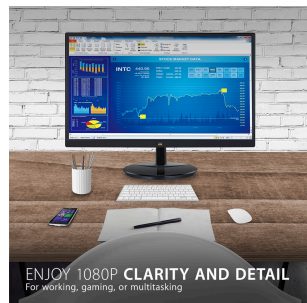

Humidity (non-condensing)	20-90%
VESA Compatible	100 x 100 mm
Frequency Horizontal	24 ~ 86KHz
Frequency Vertical	48 ~ 75Hz
Digital Sync	TMDS
Regulations	cTUVus, FCC-B, ICES003, Energy Star 8.0, EPEAT Silver, CEC, NOM, Mexico Energy, CB, RoHS
Net (lbs)	6.8
Net Without Stand (lbs)	6.2
Gross (lbs)	9.7
Net (kg)	3.1
Net Without Stand (kg)	2.8
Gross (kg)	4.4
Packaging (in.)	24.5 x 16.3 x 5.5
Physical (in.)	21.4 x 15.6 x 7.9
Physical Without Stand (in.)	21.4 x 12.5 x 1.9
Packaging (mm)	622.0 x 413.0 x 140.0
Physical (mm)	542.0 x 396.0 x 200.0
Physical Without Stand (mm)	542.0 x 318.0 x 48.0
Package Contents	VA2459-SMH-2-S x1, 3-pin Plug (IEC C13 / CEE22) x1, HDMI Cable (v1.4; Male-Male) x1, Quick Start Guide x1
Recycle/Disposal	Please dispose of in accordance with local, state or federal laws.
Warranty	*Refurbished. 30-day DOA policy for full refund, with a 90-day repair warranty on parts and labor.

UPC: 766907018837

Contact Sales
ViewSonic.com
888.881.8781
email:
salesinfo@viewsonic.com