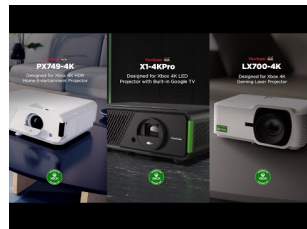

Consumption (typical)	180W
Stand-by	<0.5W
Physical Controls	Keypad, Power key
On Screen Display	Display, Image, Power Management, Basic, Advanced, System, Information (See user guide for full OSD functionality)
Temperature	32-104° F (0 - 40° C)
Kensington Lock Slot	1
Net (lbs)	7.3
Gross (lbs)	10.4
Net (kg)	3.3
Gross (kg)	4.7
Packaging (in.)	15.7x11x6.1in
Physical (in.)	11.3x8.5x5 in
Packaging (mm)	400x280x155mm
Physical (mm)	286x216x129mm
Regulations	cTUVus
Package Contents	Projector, power cable, remote control, Quick Start Guide,
Warranty	*Refurbished. 30-day DOA policy for full refund, with a 90-day repair warranty on parts and labor.
Recycle/Disposal	Please dispose of in accordance with local, state or federal laws.

UPC: 766907028140

Contact Sales
[ViewSonic.com](https://www.viewsonic.com)

888.881.8781
email:
salesinfo@viewsonic.com