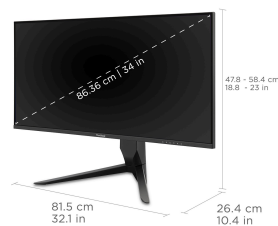

Physical Controls	Key 1 (favorite), Key 2, Key 3, Key 4, Key 5, Key 6 (power)
On Screen Display	Input Select, Audio Adjust, ViewMode, Color Adjust, Manual Image Adjust, Setup Menu
Temperature	32-104° F (0 - 40° C)
Humidity (non-condensing)	20-90%
VESA Compatible	100 x 100 mm
Frequency Horizontal	HDMI 2.0: 24 ~ 150 KHz, DisplayPort 1.4: 30 ~ 254 KHz
Frequency Vertical	HDMI 2.0: 48 ~ 100 Hz, DisplayPort 1.4: 48 ~ 165 Hz
Height Adjust	140 mm / 5.5 in
Swivel	90°
Tilt (Forward/Back)	5° / 20°
Regulations	cTUVus, FCC-B, ICES003, CEC, RoHS, WEEE
Net (lbs)	15.6
Net Without Stand (lbs)	11.3
Gross (lbs)	21.5
Net (kg)	7.1
Net Without Stand (kg)	5.1
Gross (kg)	9.8
Packaging (in.)	36.7 x 19.6 x 8.4
Physical (in.)	32.1 x 18.8-23 x 10.4
Physical Without Stand (in.)	32.1 x 14 x 1.6
Packaging (mm)	993.0 x 498.0 x 213.0
Physical (mm)	814.2 x 478.1-584.0 x 264.3
Physical Without Stand (mm)	814.2 x 356.0 x 41.7
Recycle/Disposal	Please dispose of in accordance with local, state or federal laws.
Warranty	*Refurbished. 30-day DOA policy for full refund, with a 90-day repair warranty on parts and labor.

UPC: 766907031072

LEVEL UP YOUR GAMEPLAY
Ultrawide 21:9 aspect ratio

**HEIGHT ADJUSTMENT,
SWIVEL, TILT**

**ULTRAWIDE QUAD HD
(3440 x 1400p) RESOLUTION**

Contact Sales
ViewSonic.com
888.881.8781
email:
salesinfo@viewsonic.com