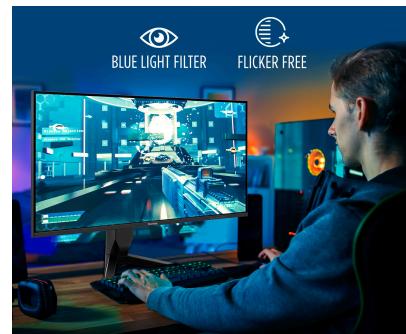

VX3418-2K - 34" 1440P 1MS 165HZ ERGONOMIC GAMING MONITOR WITH FREESYNC PREMIUM

Key Features

34"
DISPLAY

MVA
PANEL

3440 x 1440
RESOLUTION

ENHANCED VIEWING TECHNOLOGY
Reduce eye strain. Enjoy longer gaming sessions

Product Description

Featuring QHD 3440 x 1440p resolution, an enhanced ergonomic design, and an ultrawide 21:9 aspect ratio, the ViewSonic VX3418-2K monitor helps elevate both work and play. With features including a rapid-fire 165Hz* refresh rate, 1ms (MPRT) response time and AMD FreeSync Premium™ technology, this monitor virtually eliminates screen tearing and stuttering for a fluid gaming experience. Plus, with an expansive 34" display, this monitor gives you the big-picture clarity you need to get the job done whether you're looking at virtual battlefields or spreadsheets. The VX3418-2K also comes equipped with ViewSonic exclusive ViewMode™ presets, which offer optimized screen performance for movie watching, file editing, video games and so much more. Two HDMI (v2.0) inputs, one DisplayPort (v1.4) input, and one USB-A (v2.0) input offer flexible connectivity so you can directly connect your keyboard, mouse and other peripherals.