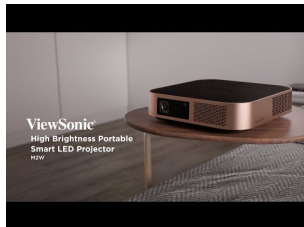

Physical Controls	Power
On Screen Display	Display, Image, Power Management, Basic, Advanced, System, Information (See user guide for full OSD functionality)
Temperature	32-104° F (0 - 40° C)
Humidity (non-condensing)	0-90%
Kensington Lock Slot	1
Net (lbs)	3lbs
Gross (lbs)	6.9lbs
Net (kg)	1.35kg
Gross (kg)	3.12kg
Packaging (in.)	11.4x11x6.6in
Physical (in.)	8.9x8.9x2.2in
Packaging (mm)	290x280x168mm
Physical (mm)	225x225x57mm
Regulations	FCC, cTUVus, ROHS
Package Contents	Projector, power cable, remote control, Quick Start Guide
Warranty	Three-year limited warranty on parts, labor and backlight
Recycle/Disposal	Please dispose of in accordance with local, state or federal laws.
Portability	Portable

UPC: 766907016925

ENTERTAINMENT ANYWHERE
Portable LED Projector

Contact Sales
ViewSonic.com
888.881.8781
email:
salesinfo@viewsonic.com