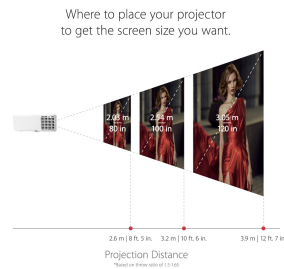

Physical Controls	Power, keystone/arrow keys, left/blank, menu/exit, right/panel key lock, mode/enter, auto, source
On Screen Display	Display, Image, Power Management, Basic, Advanced, System, Information (See user guide for full OSD functionality)
Temperature	32-104° F (0 - 40° C)
Humidity (non-condensing)	0-90%
Kensington Lock Slot	1
Net (lbs)	6.2
Gross (lbs)	8.7
Net (kg)	2.8
Gross (kg)	4.0
Packaging (in.)	16.3 x 11.7 x 6.6
Physical (in.)	12.3 x 4.3 x 8.7
Packaging (mm)	415.0 x 297.0 x 168.0
Physical (mm)	312.0 x 108.0 x 222.0
Regulations	FCC, cTUVus, ROHS
Package Contents	PG706WU projector, power cable, VGA cable, remote control, Quick Start Guide
Warranty	*Refurbished. 30-day DOA policy for full refund, with a 90-day repair warranty on parts and labor.
Classification	Refurbished

UPC: 766907005882

Contact Sales
ViewSonic.com
888.881.8781
email: salesinfo@viewsonic.com