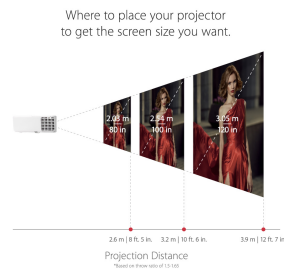

Net (kg)	2.8
Gross (kg)	4.0
Packaging (in.)	16.3 x 11.7 x 6.6
Physical (in.)	12.3 x 4.3 x 8.7
Packaging (mm)	415.0 x 297.0 x 168.0
Physical (mm)	312.0 x 108.0 x 222.0
Regulations	FCC, cTUVus, ROHS
Package Contents	PG706WU projector, power cable, VGA cable, remote control, Quick Start Guide
Warranty	*Refurbished. 30-day DOA policy for full refund, with a 90-day repair warranty on parts and labor.
Classification	Refurbished

UPC: 766907005882

Contact Sales
ViewSonic.com
888.881.8781
email:
salesinfo@viewsonic.com