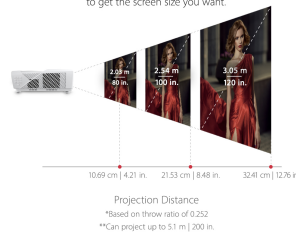

Projection Distance and Size