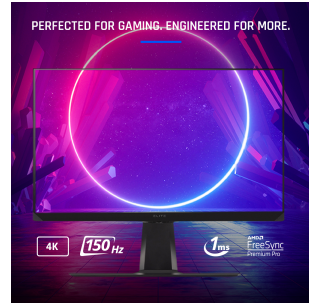

Contact Sales

[ViewSonic.com](https://www.viewsonic.com)

888.881.8781

email:

salesinfo@viewsonic.com