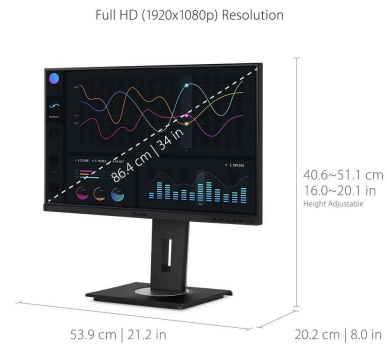

24"
DISPLAY

IPS
PANEL

1920 x 1080
RESOLUTION

Product Description

Designed to boost productivity and maximize output, the ViewSonic® VG2456a is a 24" docking monitor that transforms your desktop into a streamlined and efficient workspace. Enjoy reliable and flexible network connectivity with the integrated gigabit Ethernet port, while the latest USB-C connectivity makes dual-monitor setup a breeze and provides up to 90W power delivery to your laptop. That's not all, the integrated USB hub also provides single-cable simplicity for connecting and charging your peripherals and accessories. A best-in-class ergonomic design features 40-degree tilt and bi-directional pivot so your screen and workspace are as comfortable as you need. In addition, the included vDisplay software gives you quick and easy OSD control, as well as customized screen templates for easy multi-tasking. This monitor is also shipped in eco-friendly biodegradable packaging, along with an easy-to-install quick release stand that makes for quick deployment and a lower total cost of ownership.

Specifications

	More Information
UPC	766907013429
Screen Size	24"
Viewable Area (in.)	23.8
Panel Type	IPS
Display Resolution	1920 x 1080
Display Resolution	Full HD (1920x1080)
Static Contrast Ratio	1,000:1
Dynamic Contrast Ratio	50,000,000:1
Light Source	LED
Brightness	250 cd/m2
Colors	16.7M
Color Space Support	6 bit + A-FRC
Aspect Ratio	16:9
Response Time (Typical GTG)	5ms
Viewing Angles	178° horizontal, 178° vertical
Backlight Life (Hours)	30,000
Panel Surface	Anti-Glare type, Hard-coating (3H), Haze 25%
PC Resolution (max)	1920 x 1080
Mac® Resolution (max)	1920 x 1080
USB Type A	2
USB Type B	1
USB Type C	90W x 1
Ethernet LAN (RJ45)	1
HDMI 1.4 In	1
DisplayPort	1
DisplayPort Out	1
Internal Speakers	2W (x2)
Eco Mode (Conserve)	18W
Eco Mode (optimized)	21W
Consumption (typical)	24W
Consumption (max)	46W
Voltage	AC 100-240V (universal), 50-60Hz
Stand-by	0.5W