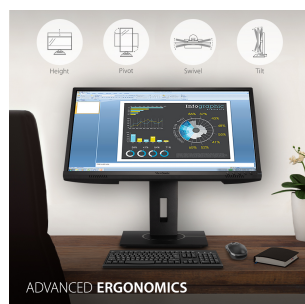

On Screen Display	Auto Image Adjust, Contrast/Brightness, Input Select, Audio Adjust, Color Adjust, Information, Manual Image Adjust, Advanced Image Adjust, Setup Menu, Memory Recall (See user guide for complete OSD functionality)
Temperature	32-104° F (0 - 40° C)
Humidity (non-condensing)	20-90%
VESA Compatible	100 x 100 mm
Frequency Horizontal	HDMI (v1.4): 15 ~ 90 KHz, DisplayPort: 15 ~ 90 KHz
Frequency Vertical	HDMI (v1.4): 49 ~ 75 Hz, DisplayPort: 49 ~ 75 Hz
Digital Sync	TMDS for HDMI (v1.4), PCI-E for DisplayPort
Height Adjust	130 mm / 5.1 in
Swivel	120°
Pivot (Right/Left)	90° / 90°
Tilt (Forward/Back)	5° / 40°
Net (lbs)	12.9
Net Without Stand (lbs)	8.5
Gross (lbs)	18.7
Net (kg)	5.8
Net Without Stand (kg)	3.4
Gross (kg)	8.5
Packaging (in.)	24.0 x 15.9 x 8.3
Physical (in.)	21.6 x 15.1~20.2 x 8.1
Physical Without Stand (in.)	21.6 x 12.9 x 2.0
Packaging (mm)	609.0 x 405.0 x 210.0
Physical (mm)	549.0 x 384.0~513.0 x 206.0
Physical Without Stand (mm)	549.0 x 329.0 x 50.0
Regulations	cTUVus, FCC-B, ICES003, Energy Star, EPEAT, MX-CoC, Mexico Energy
Package Contents	VG2440 Display, Power Cable, HDMI Cable, USB Type, B Uplink Cable, 3.5mm Audio Cable, Quick Start Guide
Recycle/Disposal	Please dispose of in accordance with local, state or federal laws.

UPC: 766907010329

Contact Sales
ViewSonic.com
888.881.8781
email:
salesinfo@viewsonic.com