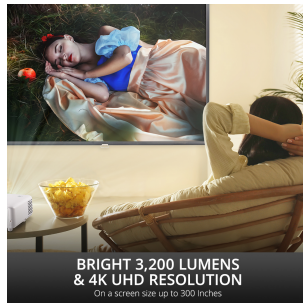

Kensington Lock Slot	1
Net (lbs)	6.2
Gross (lbs)	8.8
Net (kg)	2.8
Gross (kg)	4
Packaging (in.)	16.3 x 6.6 x 11.7
Physical (in.)	12.3 x 4.3 x 8.7
Packaging (mm)	415.0 x168.0 x 297.0
Physical (mm)	312.0 x 108.0 x 222.0
Regulations	FCC, cTUVus, ROHS
Package Contents	PX701-4K, power cable, remote control, Quick Start Guide
Warranty	Three-year limited warranty on parts and labor, 1-year limited warranty on lamp, 1st year free Express Exchange® service. (One year Express Exchange Service requires product registration).
Recycle/Disposal	Please dispose of in accordance with local, state or federal laws.

UPC: 766907007893

Contact Sales
ViewSonic.com

888.881.8781
email:
salesinfo@viewsonic.com