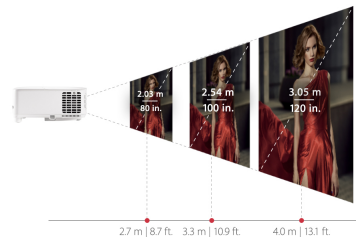

30 - 300 in. / 0.76 - 7.62 m
DISPLAY

PANEL

3840 x 2160
RESOLUTION

Where to place your projector to get the screen size you want.

Projection Distance

*Based on throw ratio of 1.5-1.65

**Can project up to 762 m | 300 in.

Specifications

UPC	766907007893
Light Source	DLP Lamp
Display Resolution	4K (3840x2160)
Display Resolution	3840 x 2160
Brightness (Lumens)	3,200 ANSI
Screen Size	30 - 300 in. / 0.76 - 7.62 m
Throw Distance	1m~10.96m (100"@3.32m)
Throw Ratio	1.5-1.65
Keystone	Vertical (+/- 40°) / Horizontal (+/- 40°)
Lens	1.1x optical zoom
Light Source (watt)	203
Light Source Life, Normal (hours)	6000
Light Source Life, Dynamic Eco-Mode (hours)	20000
Color Depth	1.07B Color (R/G/B 10bit)
Dynamic Contrast Ratio	12,000:1
Aspect Ratio	16:9
Input Lag	37ms
Frequency Horizontal	15K-129KHz
Frequency Vertical	23-240Hz
PC Resolution (max)	3840 x 2160
PC Resolution (min)	640 x 480
Mac® Resolution (max)	3840 x 2160
Mac® Resolution (min)	640 x 480
USB 2.0 Type A	1
3.5mm Audio Out	1
RS232 Out	1
HDMI 2.0 In	2
Internal Speakers	10W (x1)
Voltage	100-240V+/- 10%, 50/60Hz AC
Consumption (typical)	290W
Stand-by	<0.5W
Physical Controls	Power, keystone/arrow keys, left/blank, menu/exit, right/panel key lock, mode/enter, auto, source
On Screen Display	Display, Image, Power Management, Basic, Advanced, System, Information (See user guide for full OSD functionality)
Temperature	32-104° F (0 - 40° C)
Humidity (non-condensing)	0-90%