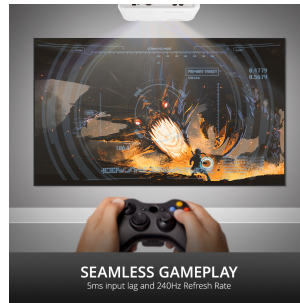

Kensington Lock Slot	1
Net (lbs)	6.2
Gross (lbs)	8.8
Net (kg)	2.8
Gross (kg)	4
Packaging (in.)	16.3 x 6.6 x 11.7
Physical (in.)	12.3 x 4.3 x 8.7
Packaging (mm)	415.0 x168.0 x 297.0
Physical (mm)	312.0 x 108.0 x 222.0
Regulations	FCC, cTUVus, ROHS
Package Contents	PX701-4K, power cable, remote control, Quick Start Guide
Warranty	Three-year limited warranty on parts and labor, 1-year limited warranty on lamp, 1st year free Express Exchange® service. (One year Express Exchange Service requires product registration).
Recycle/Disposal	Please dispose of in accordance with local, state or federal laws.

UPC: 766907007893

Contact Sales
ViewSonic.com

888.881.8781
email:
salesinfo@viewsonic.com