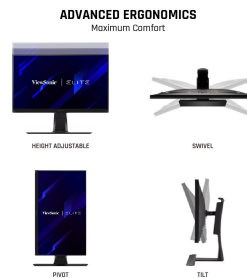

Physical Controls	Joystick key: Up, Right, Down, Left, Center; Quick Access; Power
On Screen Display	Game Modes, Display, Input Select, ViewMode, Audio Adjust, Setup Menu
Temperature	32-104° F (0 - 40° C)
Humidity (non-condensing)	20-90%
VESA Compatible	100 x 100 mm
Frequency Horizontal	HDMI (v2.0): 30 ~ 230 KHz, DisplayPort (v1.4): 30 ~ 250 KHz
Frequency Vertical	HDMI (v2.0): 48 ~ 144 KHz, DisplayPort (v1.4): 48 ~ 165 KHz
Digital Sync	TMDS for HDMI (v2.0), PCI-E for DisplayPort (v1.4)
Height Adjust	115 mm / 4.5 in
Swivel	30°
Pivot (Right/Left)	90° / 90°
Tilt (Forward/Back)	5° / 20°
Net (lbs)	17.4
Net Without Stand (lbs)	10.1
Gross (lbs)	26.3
Net (kg)	7.9
Net Without Stand (kg)	4.6
Gross (kg)	12.0
Packaging (in.)	28.6 x 20.0 x 11.0
Physical (in.)	24.2 x 18.06~22.5 x 10.4
Physical Without Stand (in.)	24.2 x 14.6 x 2.7
Packaging (mm)	726.0 x 507.0 x 280.0
Physical (mm)	614.0 x 458.7~571.6 x 265.0
Physical Without Stand (mm)	614.0 x 370.0 x 68.0
Regulations	cTUVus, FCC-B, ICES003, CEC, NRCAN, MX-CoC, Mexico Energy
Package Contents	XG270Q Display, 1 x Power Cable, 1 x AC/DC Adapter, 1 x DisplayPort Cable, 1 x USB A/B Cable, 1 x Quick Start Guide
Recycle/Disposal	Please dispose of in accordance with local, state or federal laws.

UPC: 766907008272

Contact Sales
ViewSonic.com
888.881.8781
email: salesinfo@viewsonic.com