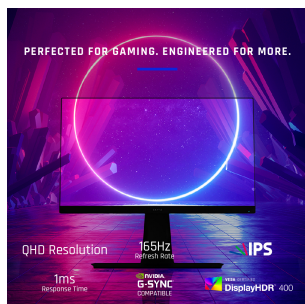

Physical Controls	Joystick key: Up, Right, Down, Left, Center; Quick Access; Power
On Screen Display	Game Modes, Display, Input Select, ViewMode, Audio Adjust, Setup Menu
Temperature	32-104° F (0 - 40° C)
Humidity (non-condensing)	20-90%
VESA Compatible	100 x 100 mm
Frequency Horizontal	HDMI (v2.0): 30 ~ 230 KHz, DisplayPort (v1.4): 30 ~ 250 KHz
Frequency Vertical	HDMI (v2.0): 48 ~ 144 KHz, DisplayPort (v1.4): 48 ~ 165 KHz
Digital Sync	TMDS for HDMI (v2.0), PCI-E for DisplayPort (v1.4)
Height Adjust	115 mm / 4.5 in
Swivel	30°
Pivot (Right/Left)	90° / 90°
Tilt (Forward/Back)	5° / 20°
Net (lbs)	17.4
Net Without Stand (lbs)	10.1
Gross (lbs)	26.3
Net (kg)	7.9
Net Without Stand (kg)	4.6
Gross (kg)	12.0
Packaging (in.)	28.6 x 20.0 x 11.0
Physical (in.)	24.2 x 18.06~22.5 x 10.4
Physical Without Stand (in.)	24.2 x 14.6 x 2.7
Packaging (mm)	726.0 x 507.0 x 280.0
Physical (mm)	614.0 x 458.7~571.6 x 265.0
Physical Without Stand (mm)	614.0 x 370.0 x 68.0
Regulations	cTUVus, FCC-B, ICES003, CEC, NRCAN, MX-CoC, Mexico Energy
Package Contents	XG270Q Display, 1 x Power Cable, 1 x AC/DC Adapter, 1 x DisplayPort Cable, 1 x USB A/B Cable, 1 x Quick Start Guide
Recycle/Disposal	Please dispose of in accordance with local, state or federal laws.

UPC: 766907008272

Contact Sales
ViewSonic.com
888.881.8781
email: salesinfo@viewsonic.com