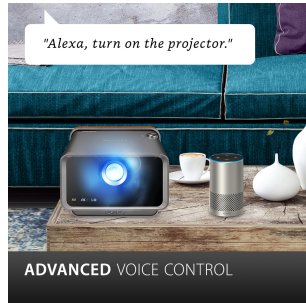

Physical (in.)	10.3 x 10.7 x 6.5
Packaging (mm)	333.0 x 343.0 x 280.0
Physical (mm)	261.0 x 271.0 x 166.0
Regulations	FCC, cTUVus, ROHS
Package Contents	X10-4KE Projector, Power Cable, USB-C Cable, Remote Control, WiFi Dongle, Quick Start Guide
Warranty	*Refurbished. 30-day DOA policy for full refund, with a 90-day repair warranty on parts and labor.
Recycle/Disposal	Please dispose of in accordance with local, state or federal laws.
Classification	Refurbished

UPC: 766907006971

Contact Sales
ViewSonic.com
888.881.8781
email:
salesinfo@viewsonic.com