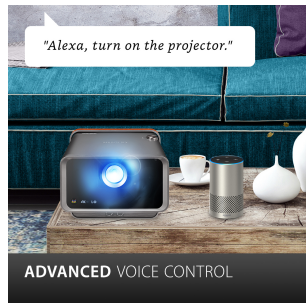

Temperature	32-104° F (0 - 40° C)
Humidity (non-condensing)	0-90%
Kensington Lock Slot	1
Net (lbs)	9.0
Gross (lbs)	14.3
Net (kg)	4.1
Gross (kg)	6.5
Packaging (in.)	13.1 x 13.5 x 11.0
Physical (in.)	10.3 x 10.7 x 6.5
Packaging (mm)	333.0 x 343.0 x 280.0
Physical (mm)	261.0 x 271.0 x 166.0
Regulations	FCC, cTUVus, ROHS
Package Contents	X10-4KE Projector, Power Cable, USB-C Cable, Remote Control, WiFi Dongle, Quick Start Guide
Warranty	Three-year limited warranty on parts and labor, 1-year limited warranty on lamp, 1st year free Express Exchange® service. (One year Express Exchange Service requires product registration).
Recycle/Disposal	Please dispose of in accordance with local, state or federal laws.
Portability	Portable

UPC: 766907006803

Contact Sales
ViewSonic.com
888.881.8781
email:
salesinfo@viewsonic.com