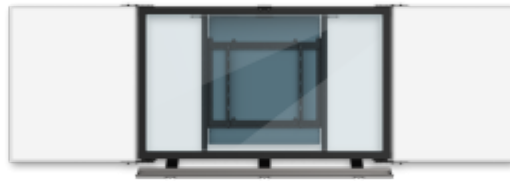

## Key Features

---

- Designed for 65" interactive displays
- Includes 6 whiteboard writing surfaces
- Compact, easy-to-mount design

**DISPLAY**

**PANEL**

**RESOLUTION**

## Product Description

---

6 Whiteboard surfaces, 65" panel for Balancebox 650-180, Balancebox p/n: 481075003. For more information and downloads, please refer to [Balancebox's website](#).