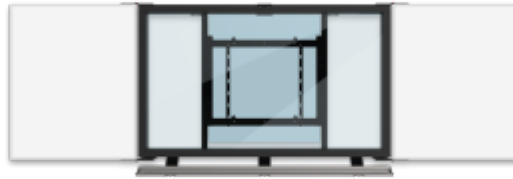

VB-BWS-001

Key Features

- Designed for 65" interactive displays
- Includes 4 whiteboard writing surfaces
- Compact, easy-to-mount design

**DISPLAY****PANEL****RESOLUTION**

Product Description

4 Whiteboard surfaces, 65" panel for Balancebox 650-180, Balancebox p/n: 481076003. For more information and downloads, please refer to [Balancebox's website](#).

Specifications

More Information

Backlight Compensation

No

Wireless Connectivity

N/A

Packaging (in.)

63.0 x 45.0 x 6.0

Physical (in.)

126.1 x 44.9 x 5.1

Net (lbs)

110.7

Gross (lbs)

174.0

Contact Sales

ViewSonic.com