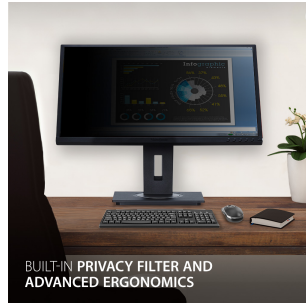

Contact Sales
ViewSonic.com
888.881.8781
email:
salesinfo@viewsonic.com