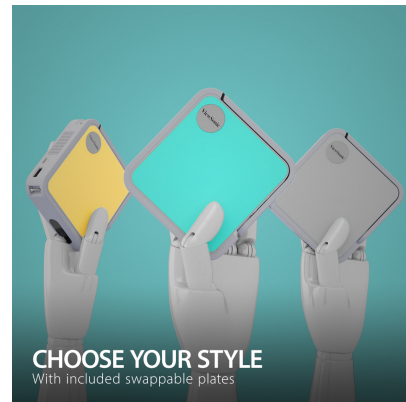

M1MINI - ULTRA PORTABLE LED PROJECTOR WITH JBL SPEAKER, HDMI AND USB

Key Features

- Ultra-portable Design
- Versatile Smart Stand
- JBL Audio
- Built-in battery with Power Bank Compatibility

24 - 100 in. / 0.6 - 2.54 m
DISPLAY

PANEL

1920 x 1080
RESOLUTION

Product Description

The ViewSonic® M1 mini is a pocket-sized ultra-portable LED projector that delivers big-screen entertainment in nearly any location. Featuring a built-in battery with power bank compatibility, the M1 mini delivers true portability and hours of entertainment without the need of a power cord. Lightweight and measuring only 4" x 4", this tiny projector can be placed in your purse, backpack, or back pocket, making it perfect for entertainment on the go. The M1 mini also includes swappable panels in three different colors - gray, yellow, and teal - so you can change the look of the projector to suit your style. An integrated smart stand provides for flexible setup, while also doubling as a lens cover. A built-in JBL speaker provides crisp and clear sound, while a USB reader port lets you play multimedia content from an external dongle. Compact and lightweight, the M1 mini can be enjoyed in the kids' room or in the backyard, or carry it on the road camping, in hotels, or anywhere your travels take you.

Specifications

	More Information
UPC	766907005639
Light Source	LED
Display Resolution	WVGA (854x480)
Display Resolution	854 x 480
Brightness (Lumens)	120 LED (50 ANSI)
Screen Size	24 - 100 in. / 0.6 - 2.54 m
Throw Distance	2.1 - 8.7 ft / 0.6 - 2.7 m