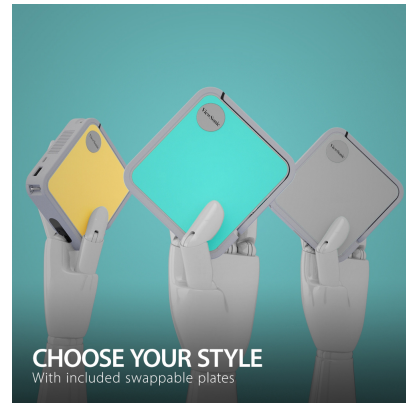

### Key Features

---

- Ultra-portable Design
- Versatile Smart Stand
- JBL Audio
- Built-in battery with Power Bank Compatibility

24 - 100 in. / 0.6 - 2.54 m  
**DISPLAY**

**PANEL**

1920 x 1080  
**RESOLUTION**

### Product Description

---

The ViewSonic® M1 mini is a pocket-sized ultra-portable LED projector that delivers big-screen entertainment in nearly any location. Featuring a built-in battery with power bank compatibility, the M1 mini delivers true portability and hours of entertainment without the need of a power cord. Lightweight and measuring only 4" x 4", this tiny projector can be placed in your purse, backpack, or back pocket, making it perfect for entertainment on the go. The M1 mini also includes swappable panels in three different colors - gray, yellow, and teal - so you can change the look of the projector to suit your style. An integrated smart stand provides for flexible setup, while also doubling as a lens cover. A built-in JBL speaker provides crisp and clear sound, while a USB reader port lets you play multimedia content from an external dongle. Compact and lightweight, the M1 mini can be enjoyed in the kids' room or in the backyard, or carry it on the road camping, in hotels, or anywhere your travels take you.