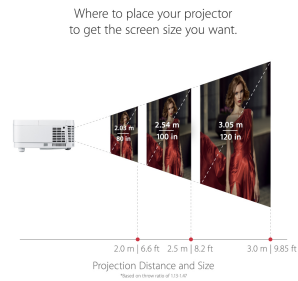

Packaging (in.)	16.3 x 6.6 x 11.7
Physical (in.)	12.3 x 8.7 x 4.3
Packaging (mm)	415.0 x 168.0 x 297.0
Physical (mm)	312.0 x 222.0 x 108.0
Regulations	FCC, cTUVus, ROHS
Package Contents	PX703HD projector, power cable, VGA cable, remote control, Quick Start Guide
Warranty	Three-year limited warranty on parts and labor, 1-year limited warranty on lamp, 1st year free Express Exchange® service. (One year Express Exchange Service requires product registration).
Recycle/Disposal	Please dispose of in accordance with local, state or federal laws.

UPC: 766907001778

Contact Sales
ViewSonic.com
888.881.8781
email: salesinfo@viewsonic.com