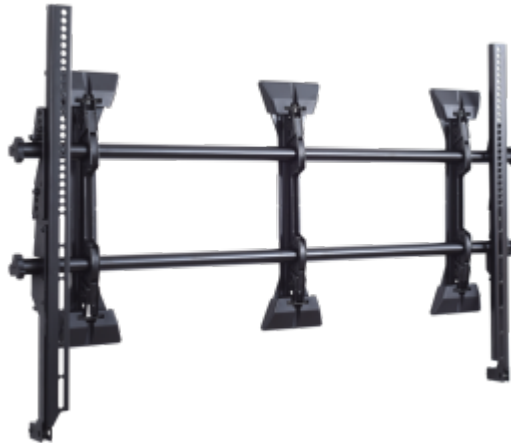

WMK-070: PROFESSIONAL FIXED WALL MOUNT FOR 55" TO 100" SCREENS

Key Features

- Quick and Easy Installation
- Fine Tune Height and Level
- Limitless Centering
- Rigid and Durable Design
- Audible Feedback

Product Description

Micro-Adjustable Fixed Wall Display Mount for 55" to 100" Displays, Black

Specifications

More Information

UPC	766907003413
VESA Compatible	100 x 100 - 1070 x 600 mm
Weight Capacity	250 lbs / 113.4 kg
Wireless Connectivity	N/A
Physical (in.)	42.8 x 26.3 x 2.3
Physical (mm)	1086.0 x 667.0 x 57.0
Net (lbs)	24.3
Gross (lbs)	25.6
Gross (kg)	11.0
Warranty	Five-year limited warranty on parts

Regulations	UL, TUV Certified
Solution Type	Universal
Orientation	Landscape
Typical Screen Sizes (in.)	55 - 100
Manual Height Adjust (in.)	1
Lateral Shift (in.)	21.4
Wall Stud Compatibility (in.)	24 - 42
Minimum Depth (in.)	2.3