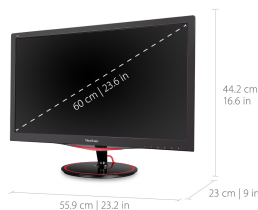

Full HD (1920x1080p) Resolution