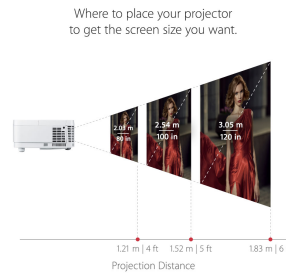

Physical Controls	Power, keystone/arrow keys, left/blank, menu/exit, right/panel key lock, mode/enter, auto, source
On Screen Display	Display, Image, Power Management, Basic, Advanced, System, Information (See user guide for full OSD functionality)
Temperature	32-104° F (0 - 40° C)
Humidity (non-condensing)	0-90%
Kensington Lock Slot	1
Net (lbs)	6.0
Gross (lbs)	8.4
Net (kg)	2.7
Gross (kg)	3.8
Packaging (in.)	14.4 x 7.4 x 11.8
Physical (in.)	11.5 x 4.5 x 8.7
Packaging (mm)	365.0 188.0 x 300.0
Physical (mm)	293.0 x 115.0 x 220.0
Regulations	FCC, cTUVus, ROHS
Package Contents	PX706HD projector, power cable, USB Type C cable, remote control, Quick Start Guide
Warranty	Three-year limited warranty on parts and labor, 1-year limited warranty on lamp, 1st year free Express Exchange® service. (One year Express Exchange Service requires product registration).
Recycle/Disposal	Please dispose of in accordance with local, state or federal laws.

UPC: 766907958911

Contact Sales
ViewSonic.com
888.881.8781
email:
salesinfo@viewsonic.com