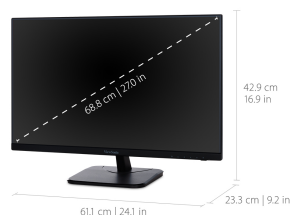

Cable Organization	No
Kensington Lock Slot	1
Physical Controls	Key Buttons 1, 2, 3, 4, 5, 6 (Power)
On Screen Display	Auto Image Adjust, Contrast/Brightness, Input Select, Audio Adjust, Color Adjust, Information, Manual Image Adjust, Advanced Image Adjust, Setup Menu, Memory Recall (See user guide for complete OSD functionality)
Temperature	32-104° F (0 - 40° C)
Humidity (non-condensing)	20-90%
VESA Compatible	100 x 100 mm
Frequency Horizontal	HDMI: 15 ~ 83KHz, DP: 24 ~ 83KHz
Frequency Vertical	HDMI: 50 ~ 75Hz, DP: 50 ~ 75Hz
Digital Sync	TMDS for HDMI, PCI-E for DisplayPort
Tilt (Forward/Back)	4° / 20°
Regulations	cULus, FCC-B, ICES003, Energy Star 8.0, EPEAT, Mexico Energy, MX-CoC
Net (lbs)	10.9
Net Without Stand (lbs)	9.1
Gross (lbs)	15.0
Net (kg)	4.9
Net Without Stand (kg)	4.1
Gross (kg)	6.8
Packaging (in.)	26.7 x 19.6 x 6.5
Physical (in.)	24.1 x 16.9 x 9.2
Physical Without Stand (in.)	24.1 x 14.4 x 2.0
Packaging (mm)	677.0 x 497.0 x 164.0
Physical (mm)	611.3 x 429.0 x 232.9
Physical Without Stand (mm)	611.3 x 366.5 x 51.6
Package Contents	VA2756-mhd Display, Power Cable, HDMI to HDMI (1.5m), Quick Start Guide
Recycle/Disposal	Please dispose of in accordance with local, state or federal laws.
Warranty	Three-year limited warranty on parts, labor and backlight

UPC: 766907962017

Contact Sales
ViewSonic.com
888.881.8781
email: salesinfo@viewsonic.com