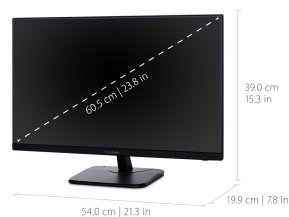

Cable Organization	No
Kensington Lock Slot	1
Physical Controls	Key Buttons 1, 2, 3, 4, 5, 6 (Power)
On Screen Display	Auto Image Adjust, Contrast/Brightness, Input Select, Audio Adjust, Color Adjust, Information, Manual Image Adjust, Advanced Image Adjust, Setup Menu, Memory Recall (See user guide for complete OSD functionality)
Temperature	32-104° F (0 - 40° C)
Humidity (non-condensing)	20-90%
VESA Compatible	100 x 100 mm
Frequency Horizontal	HDMI (v1.4): 15~83KHz, DisplayPort (v1.2): 24~83KHz
Frequency Vertical	50 ~ 75Hz
Digital Sync	TMDS for HDMI 1.4, PCI-E for DisplayPort 1.2
Tilt (Forward/Back)	4° / 20°
Regulations	cULus, FCC-B, ICES003, Energy Star 8.0, EPEAT, Mexico Energy, MX-CoC
Net (lbs)	8.6
Net Without Stand (lbs)	7.7
Gross (lbs)	11.9
Net (kg)	3.9
Net Without Stand (kg)	3.5
Gross (kg)	5.4
Packaging (in.)	23.6 x 16.3 x 5.2
Physical (in.)	21.3 x 15.3 x 7.8
Physical Without Stand (in.)	21.3 x 12.8 x 1.9
Packaging (mm)	600.0 x 414.0 x 131.0
Physical (mm)	539.8 x 389.6 x 198.4
Physical Without Stand (mm)	539.8 x 324.6 x 49.3
Package Contents	VA2456-mhd Display, Power Cable, HDMI to HDMI (1.5m), Quick Start Guide
Recycle/Disposal	Please dispose of in accordance with local, state or federal laws.
Warranty	Three-year limited warranty on parts, labor and backlight

UPC: 766907961911

Contact Sales
ViewSonic.com
888.881.8781
email:
salesinfo@viewsonic.com