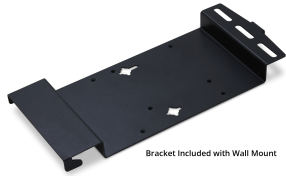

Packaging (mm)	1015.0 x 285.0 x 65.0
Physical (mm)	960.0 x 650.0 x 46.0
Net (lbs)	14.1
Gross (lbs)	15.4
Warranty	One-year limited warranty
PACKAGE CONTENTS	Plate x 2, Trestle x 2, Installation Guide x 1, Screw x 29, Washer x 10, Plastic bolt x 10

Contact Sales

ViewSonic.com

888.881.8781

email: salesinfo@viewsonic.com