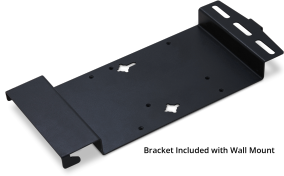

Warranty

One-year limited warranty

Package Contents

Plate x 2, Trestle x 2, Installation Guide x 1, Screw x 29, Washer x 10, Plastic bolt x 10

UPC: 766907909227

Contact Sales

ViewSonic.com

888.881.8781 ☎

email: salesinfo@viewsonic.com ↕