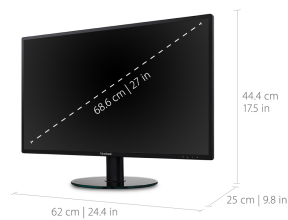

Temperature	32-104° F (0 - 40° C)
Humidity (non-condensing)	20-90%
VESA Compatible	100 x 100 mm
Frequency Horizontal	15 ~ 120KHz
Frequency Vertical	24 ~ 75Hz
Digital Sync	TMDS, PCI-E
Regulations	cTUVus, FCC, ICES003, Mexico Energy, MX-CoC, CE, REACH, EEL, WEEE, EAC, UkrSEPRO
Net (lbs)	12.4
Net Without Stand (lbs)	9.9
Gross (lbs)	15.7
Net (kg)	5.6
Net Without Stand (kg)	4.5
Gross (kg)	7.1
Packaging (in.)	27.4 x 18.5 x 5.4
Physical (in.)	24.4 x 17.5 x 9.8
Physical Without Stand (in.)	24.4 x 14.3 x 1.8
Packaging (mm)	695 x 470 x 136
Physical (mm)	620.2 x 443.8 x 250
Physical Without Stand (mm)	620.2 x 362.2 x 45.1
Package Contents	LCD Display, Power Cable , HDMI Cable , Audio Cable , Quick Start Guide
Recycle/Disposal	Please dispose of in accordance with local, state or federal laws.

UPC: 766907899139

Contact Sales
ViewSonic.com
888.881.8781
email:
salesinfo@viewsonic.com