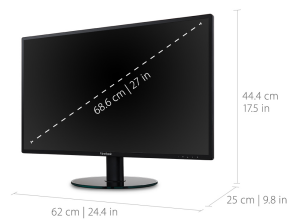

Temperature	32-104° F (0 - 40° C)
Humidity (non-condensing)	20-90%
VESA Compatible	100 x 100 mm
Frequency Horizontal	15 ~ 120KHz
Frequency Vertical	24 ~ 75Hz
Digital Sync	TMDS, PCI-E
Net (lbs)	12.4
Net Without Stand (lbs)	9.9
Gross (lbs)	15.7
Net (kg)	5.6
Net Without Stand (kg)	4.5
Gross (kg)	7.1
Packaging (in.)	27.4 x 18.5 x 5.4
Physical (in.)	24.4 x 17.5 x 9.8
Physical Without Stand (in.)	24.4 x 14.3 x 1.8
Packaging (mm)	695 x 470 x 136
Physical (mm)	620.2 x 443.8 x 250
Physical Without Stand (mm)	620.2 x 362.2 x 45.1
Regulations	cTUVus, FCC, ICES003, Mexico Energy, MX-CoC, CE, REACH, EEL, WEEE, EAC, UkrSEPRO
Package Contents	LCD Display, Power Cable , HDMI Cable , Audio Cable , Quick Start Guide
Recycle/Disposal	Please dispose of in accordance with local, state or federal laws.

UPC: 766907899139

Contact Sales
ViewSonic.com
888.881.8781
email:
salesinfo@viewsonic.com