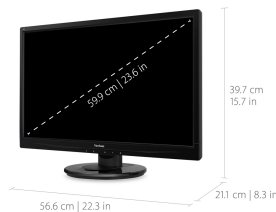

On Screen Display	Auto Image Adjust, Contrast/Brightness, Input Select, Audio Adjust, Color Adjust, Information, Manual Image Adjust, Advanced Image Adjust, Setup Menu, Memory Recall (See user guide for complete OSD functionality)
Temperature	32-104° F (0 - 40° C)
Humidity (non-condensing)	20-90%
VESA Compatible	100 x 100 mm
Frequency Horizontal	24 ~ 82KHz
Frequency Vertical	50 ~ 75Hz
Digital Sync	TMDS
Tilt (Forward/Back)	5° / 22°
Regulations	cULus, FCC-B, ICES003, Energy Star, EPEAT, Mexico Energy, MX-CoC, CE, REACH, WEEE, eAC, UkrSEPRO
Net (lbs)	9.02
Net Without Stand (lbs)	8.1
Gross (lbs)	12.0
Net (kg)	4.1
Net Without Stand (kg)	3.7
Gross (kg)	5.4
Packaging (in.)	24.6 x 16.9 x 4.7
Physical (in.)	22.3 x 15.7 x 8.3
Physical Without Stand (in.)	22.3 x 13.6 x 1.9
Packaging (mm)	624.0 x 429.0 x 118.0
Physical (mm)	566.4 x 397.4 x 211.2
Physical Without Stand (mm)	566.4 x 346.3 x 48.0
Package Contents	LCD Display, Power Cable, HDMI to HDMI (1.5m), Quick Start Guide
Recycle/Disposal	Please dispose of in accordance with local, state or federal laws.

UPC: 766907911763

Contact Sales
ViewSonic.com
888.881.8781
email:
salesinfo@viewsonic.com