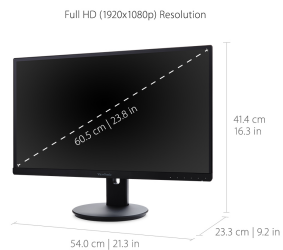

On Screen Display	Auto Image Adjust, Contrast/Brightness, Input Select, Audio Adjust, Color Adjust, Information, Manual Image Adjust, Advanced Image Adjust, Setup Menu, Memory Recall (See user guide for complete OSD functionality)
Temperature	32-104° F (0 - 40° C)
Humidity (non-condensing)	20-90%
VESA Compatible	100 x 100 mm
Analog Sync	Separate Sync / Composite Sync / Sync on Green
Digital Sync	TMDS, PCI-E
Height Adjust	130 mm / 5.1 in
Swivel	360°
Pivot (Right/Left)	90° / 0°
Tilt (Forward/Back)	5° / 20°
Regulations	cULus, FCC-B, ICES003, Energy Star Certified, EPEAT Certified, MX-CoC, Mexico Energy
Net (lbs)	11.4
Net Without Stand (lbs)	6.9
Gross (lbs)	15.1
Net (kg)	5.2
Net Without Stand (kg)	3.2
Gross (kg)	6.9
Packaging (in.)	27.1 x 16.3 x 7.6
Physical (in.)	21.3 x 16.3 x 9.2
Physical Without Stand (in.)	21.3 x 12.8 x 2.0
Packaging (mm)	688 x 415 x 193
Physical (mm)	540.0 x 413.7 x 233.3
Physical Without Stand (mm)	540.0 x 324.0 x 50.0
Package Contents	VG2453 Display, Power Cable, Mini DP to DP Cable, USB 3.0 Upstream Cable, Quick Start Guide, ViewSonic Wizard CD-ROM
Recycle/Disposal	Please dispose of in accordance with local, state or federal laws.

UPC: 766907856811

Contact Sales
ViewSonic.com
888.881.8781
email:
salesinfo@viewsonic.com