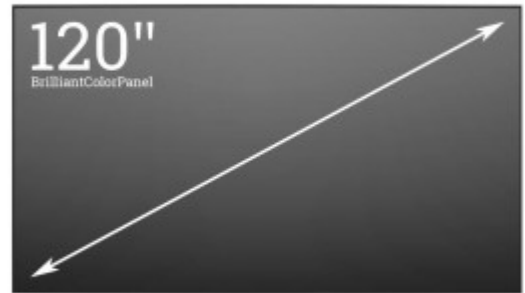

BCP120 - 120 INCH PROJECTOR SCREEN WITH 16:9 ASPECT RATIO FOR ULTRA-SHORT THROW PROJECTORS

Key Features

- 120" screen with 16:9 aspect ratio
- Designed for projectors with 0.3 throw ratio or less
- Diffuses unwanted ambient light
- Wide viewing angles
- Easy to assemble and install

120"
DISPLAY

PANEL

RESOLUTION

Product Description

BCP120, BrilliantColor Panel 120", 1080p Black Diffuser Panel, High Ambient Light Panel. Recommended for LS820, PX800HD, LS810, LS830, Bk/Wh

Specifications

More Information

UPC	766907880915
Screen Size	120"
Throw Ratio	<0.3
Aspect Ratio	16:9
Peak Gain	0.6 (+/-) 0.05

Half Gain Angle	80°
Frame Width	0.43" or 11mm
Frame Depth	1.4" or 30mm
Wireless Connectivity	N/A
Packaging (in.)	109.0 x 15.0 x 6.3
Physical (in.)	105.5 x 59.7 x 1.4
Net (lbs)	32
Gross (lbs)	72.8
Warranty	*Final Sale. Sold AS-IS with no warranty on parts or labor. 30-day DOA policy for full refund.