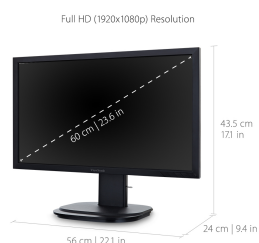

Physical Controls	1,2, Up, Down, Power
On Screen Display	Auto Image Adjust, Contrast/Brightness, Input Select, Audio Adjust, Color Adjust, Information, Manual Image Adjust, Advanced Image Adjust, Setup Menu, Memory Recall (See user guide for complete OSD functionality)
Temperature	32-104° F (0 - 40° C)
Humidity (non-condensing)	20-90%
VESA Compatible	100 x 100 mm
Frequency Horizontal	Analog: 24 ~ 82KHz. Digital: 15 ~ 82KHz
Frequency Vertical	Analog: 50 ~ 75Hz. Digital: 50 ~ 75Hz
Analog Sync	Separate Sync / Composite Sync / Sync on Green , TMD5, PCI-E
Height Adjust	135 mm / 5.3 in
Swivel	360°
Pivot (Right/Left)	90° / 0°
Tilt (Forward/Back)	6° / 25°
Regulations	cULus, FCC, ICES003, Energy Star 7.0, EPEAT, UL-MX-CoC, Mexico Energy, RoHS Green BOM & RoHS DoC
Net (lbs)	11.1
Net Without Stand (lbs)	7.9
Gross (lbs)	15.1
Net (kg)	5.1
Net Without Stand (kg)	3.6
Gross (kg)	6.9
Packaging (in.)	25.0 x 20.0 x 7.5
Physical (in.)	22.1 x 17x1 x 9.4
Physical Without Stand (in.)	22.1 x 13.1 x 2.3
Packaging (mm)	634.0 x 508.0 x 190.0
Physical (mm)	560.3 x 435.2 x 239.6
Physical Without Stand (mm)	560.3 x 332.7 x 58.2
Package Contents	VG2449 Display, Power Cable, Mini DP to DP Cable, USB 3.0 Upstream Cable, Quick Start Guide, ViewSonic Wizard CD-ROM
Recycle/Disposal	Please dispose of in accordance with local, state or federal laws.

UPC: 766907853513

Contact Sales
ViewSonic.com
888.881.8781
email: salesinfo@viewsonic.com