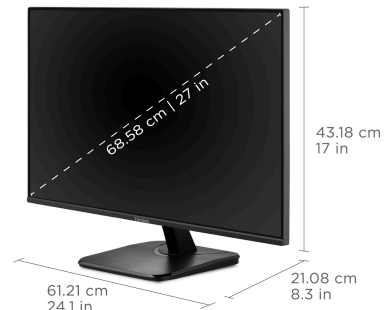

27"
DISPLAY

IPS
PANEL

1920x1080
RESOLUTION

**FULL HD (1920X1080P)
RESOLUTION**

Product Description

Add future-proof connectivity and crystal-clear productivity to your workstation with the ViewSonic® VA2756A-MHD monitor. Featuring SuperClear® IPS panel technology, this 27" display delivers vibrant colors and wide-angle viewing for an unparalleled visual experience. Its 3-sided frameless design ensures a seamless multi-monitor setup, while VGA, HDMI, and DisplayPort inputs provide future-proof connectivity options. Plus, with Flicker-free technology and a blue light filter, users can work for longer with less strain. Experience the peace of mind that comes with ViewSonic's industry-leading three-year limited warranty. Connect to the future with the VA2756a-MHD monitor today.

Specifications

UPC	766907029635
Screen Size	27"
Viewable Area (in.)	27
Panel Type	IPS
Display Resolution	1920 x 1080
Display Resolution	Full HD (1920x1080)
Static Contrast Ratio	1,500:1
Dynamic Contrast Ratio	50,000,000:1
Light Source	LED
Brightness	250 cd/m2
Colors	16.7M
Color Space Support	6 bit + FRC
Aspect Ratio	16:9
Response Time (Typical GTG)	4ms
Response Time (MPRT)	1ms
Viewing Angles	178° horizontal, 178° vertical
Backlight Life (Hours)	30,000
Panel Surface	Anti-Glare type, Hard-coating (3H), Haze 25%
Refresh Rate	120Hz
PC Resolution (max)	1920x1080
Mac® Resolution (max)	1920x1080
3.5mm Audio In	1
3.5mm Audio Out	1
VGA	1
HDMI 1.4 In	1
DisplayPort	1
Internal Speakers	2W (x2)
Eco Mode (Conserve)	16.5W
Eco Mode (optimized)	20W
Consumption (typical)	28W
Consumption (max)	37W
Voltage	100-240 VAC
Stand-by	.3W
Power Supply	Internal
Cable Organization	No
Kensington Lock Slot	1