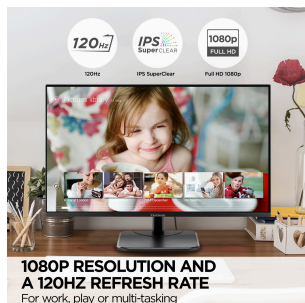

Physical Controls	U, R, D, L, EN (power)
On Screen Display	Input Select, Audio Adjust, ViewMode, Color Adjust, Manual Image Adjust, Setup Menu
VESA Compatible	100 x 100 mm
Frequency Horizontal	VGA: 24 ~ 86 KHz; HDMI/DisplayPort: 30 ~ 135 KHz
Frequency Vertical	VGA: 48 ~ 75 Hz; HDMI/DisplayPort: 48 ~ 120 Hz
Tilt (Forward/Back)	4° / 20°
Regulations	cTUVus, FCC-B, ICES003, Energy Star 8.0, EPEAT Silver, CEC, RoHS, WEEE
Net (lbs)	8.8
Net Without Stand (lbs)	7.5
Gross (lbs)	11.5
Net (kg)	4.0
Net Without Stand (kg)	3.4
Gross (kg)	5.2
Packaging (in.)	27.1 x 17.6 x 5.6
Physical (in.)	24.1 x 17.0 x 8.3
Physical Without Stand (in.)	24.1 x 14.0 x 2.0
Packaging (mm)	689.0 x 448.0 x 143.0
Physical (mm)	611.7 x 431.3 x 210.0
Physical Without Stand (mm)	611.7 x 355.5 x 49.9
Package Contents	VA2756A-MHD, HDMI Cable Quick, Start Guide
Recycle/Disposal	Please dispose of in accordance with local, state or federal laws.
Warranty	Three-year limited warranty on parts, labor and backlight

UPC: 766907029635

Contact Sales
ViewSonic.com

888.881.8781
email:
salesinfo@viewsonic.com