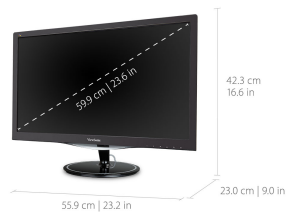

Full HD (1920 x 1080) Resolution