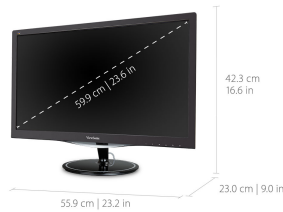

Full HD (1920 x 1080) Resolution