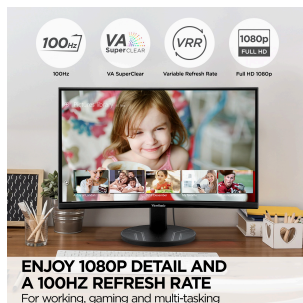

Temperature	32-104° F (0 - 40° C)
Humidity (non-condensing)	20-90%
VESA Compatible	100 x 100 mm
Frequency Horizontal	HDMI, DisplayPort: 30 ~ 125 KHz
Frequency Vertical	HDMI, DisplayPort: 48 ~ 100 Hz
Tilt (Forward/Back)	5° / 20°
Regulations	cTUVus, FCC-B, ICES003, CEC, NOM, Mexico Energy, RoHS, WEEE
Net (lbs)	6.2
Net Without Stand (lbs)	5.5
Gross (lbs)	8.8
Net (kg)	2.8
Net Without Stand (kg)	2.5
Gross (kg)	4.0
Packaging (in.)	23.8 x 15.8 x 5.4
Physical (in.)	21.3 x 16.4 x 8.2
Physical Without Stand (in.)	21.3 x 12.7 x 2.7
Packaging (mm)	605.0 x 402.0 x 136.0
Physical (mm)	540.3 x 415.5 x 210.0
Physical Without Stand (mm)	540.3 x 322.3 x 69.7
Package Contents	VA2416C Display, HDMI Cable, AC/DC Adapter, Quick Start Guide
Recycle/Disposal	Please dispose of in accordance with local, state or federal laws.
Warranty	Three-year limited warranty on parts, labor and backlight

UPC: 766907029857

Contact Sales
ViewSonic.com
888.881.8781
email:
salesinfo@viewsonic.com