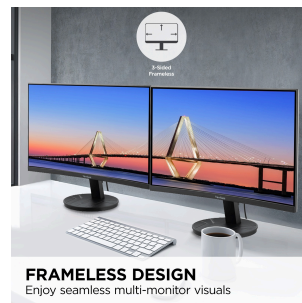

Temperature	32-104° F (0 - 40° C)
Humidity (non-condensing)	20-90%
VESA Compatible	100 x 100 mm
Frequency Horizontal	HDMI, DisplayPort: 30 ~ 125 KHz
Frequency Vertical	HDMI, DisplayPort: 48 ~ 100 Hz
Tilt (Forward/Back)	5° / 20°
Regulations	cTUVus, FCC-B, ICES003, CEC, NOM, Mexico Energy, RoHS, WEEE
Net (lbs)	6.2
Net Without Stand (lbs)	5.5
Gross (lbs)	8.8
Net (kg)	2.8
Net Without Stand (kg)	2.5
Gross (kg)	4.0
Packaging (in.)	23.8 x 15.8 x 5.4
Physical (in.)	21.3 x 16.4 x 8.2
Physical Without Stand (in.)	21.3 x 12.7 x 2.7
Packaging (mm)	605.0 x 402.0 x 136.0
Physical (mm)	540.3 x 415.5 x 210.0
Physical Without Stand (mm)	540.3 x 322.3 x 69.7
Package Contents	VA2416C Display, HDMI Cable, AC/DC Adapter, Quick Start Guide
Recycle/Disposal	Please dispose of in accordance with local, state or federal laws.
Warranty	Three-year limited warranty on parts, labor and backlight

UPC: 766907029857

Contact Sales
ViewSonic.com
888.881.8781
email:
salesinfo@viewsonic.com