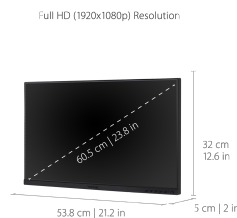

VESA Compatible	100 x 100 mm
Frequency Horizontal	VG2455_H: HDMI (v1.4): 15 ~ 82 KHz, DisplayPort: 15 ~ 82 KHz, USB Type C: 15 ~ 82 KHz. VG2456a_H: HDMI (v1.4): 15 ~ 82 KHz, DisplayPort: 15 ~ 82 KHz, USB Type C: 15 ~ 82 KHz.
Frequency Vertical	VG2456a_H: HDMI (v1.4): 24 ~ 75 Hz, DisplayPort: 24 ~ 75 Hz, USB Type C: 24 ~ 75 Hz. VG2456a_H: HDMI (v1.4): 50 ~ 75 Hz, DisplayPort: 50 ~ 75 Hz, USB Type C: 50 ~ 75 Hz.
Regulations	Energy Star 8.0, EPEAT Silver
Net Without Stand (lbs)	17.4
Gross (lbs)	24.0
Net Without Stand (kg)	7.9
Gross (kg)	10.9
Packaging (in.)	24.4 x 10.2 x 16.4
Physical Without Stand (in.)	21.2 x 12.6 x 2.0
Packaging (mm)	620.0 x 260.0 x 417.0
Physical Without Stand (mm)	539.0 x 320.0 x 52.0
Package Contents	LCD Displays (VG2455_H, VG2456a_H) Power Cable x2, DisplayPort Cable, USB Type C cable, USB A/B Cable, Quick Start Guide
Recycle/Disposal	Please dispose of in accordance with local, state or federal laws.
Warranty	*Refurbished. 30-day DOA policy for full refund, with a 90-day repair warranty on parts and labor.

UPC: 766907016932

Contact Sales
ViewSonic.com
888.881.8781
email:
salesinfo@viewsonic.com