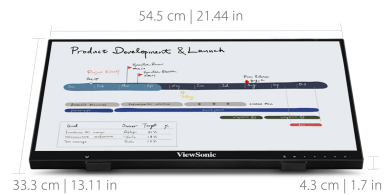

FULL HD 1920x1080p RESOLUTION