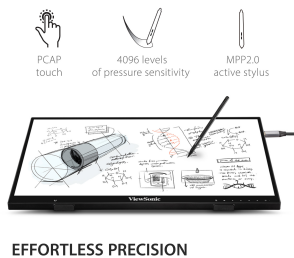

Regulations	cTUVus, FCC, Energy Star 8.0, CEC, CE RoHS, REACH, WEEE, BSMI, NOM or UL Mexico CoC (Addendum), Mexico Energy
Net (lbs)	11
Gross (lbs)	17
Net (kg)	5
Gross (kg)	7.7
Packaging (in.)	23.82" (W) x 4.92" (H) x 15.94" (D)
Physical (in.)	13.11 " (W) x 1.7 " (H) x 21.44 " (D)
Packaging (mm)	605mm (W) x 125mm (H) x 405mm(D)
Physical (mm)	333 mm (W) x 43 mm (H) x 545 mm (D)
Package Contents	ID2456, Power cable (1.8m), Type-C cable (1.8m), HDMI cable (1.8m), USB cable (1.8m), MPP2.0 ACP, Pen tether, Pen tip, Quick Start Guide
Recycle/Disposal	Please dispose of in accordance with local, state or federal laws.
Warranty	*Refurbished. 30-day DOA policy for full refund, with a 90-day repair warranty on parts and labor.

UPC: 766907019070

Contact Sales
ViewSonic.com
888.881.8781
email: salesinfo@viewsonic.com