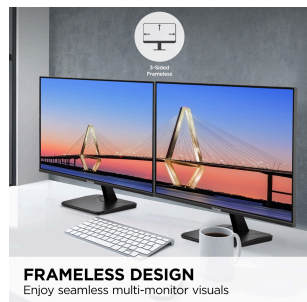

Cable Organization	No
Kensington Lock Slot	1
Physical Controls	U, R, D, L, EN (power)
On Screen Display	Input Select, Audio Adjust, ViewMode, Color Adjust, Manual Image Adjust, Setup Menu
Temperature	32-104° F (0 - 40° C)
Humidity (non-condensing)	20-90%
VESA Compatible	100 x 100 mm
Frequency Horizontal	miniHDMI (v2.0) = 24 ~ 165 KHz / USB-C = 165 ~ 165 KHz
Frequency Vertical	48 ~ 144 Hz
Tilt (Forward/Back)	4° / 20°
Regulations	cTUVus, FCC-B, ICES003, Energy Star 8.0, EPEAT Silver, CEC, RoHS, WEEE
Net (lbs)	6.8
Net Without Stand (lbs)	6
Gross (lbs)	9
Net (kg)	3.1
Net Without Stand (kg)	2.7
Gross (kg)	4.1
Packaging (in.)	24 " (W) x 16.5 " (H) x 5.3 " (D)
Physical (in.)	21.2 " (W) x 15.4 " (H) x 7.8 " (D)
Physical Without Stand (in.)	21.2 " (W) x 12.4 " (H) x 2 " (D)
Packaging (mm)	610 mm (W) x 418 mm (H) x 135 mm (D)
Physical (mm)	539.2 mm (W) x 390.1 mm (H) x 198.4 mm (D)
Physical Without Stand (mm)	539.2 mm (W) x 314.6 mm (H) x 49.9 mm (D)
Package Contents	LCD Display, HDMI Cable, Quick Start Guide
Recycle/Disposal	Please dispose of in accordance with local, state or federal laws.
Warranty	Three-year limited warranty on parts, labor and backlight

UPC: 766907029598

Contact Sales
ViewSonic.com

888.881.8781
email:
salesinfo@viewsonic.com