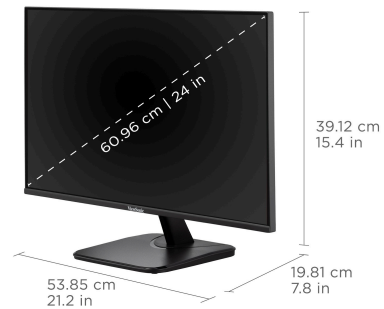

24"
DISPLAY

IPS
PANEL

1920x1080
RESOLUTION

FULL HD (1920X1080P)
RESOLUTION

Product Description

With future-proof connectivity, the ViewSonic® VA2456a-MHD is a productivity-boosting monitor perfect for business applications. Designed with SuperClear® IPS panel technology for wide-angle viewing and incredibly vivid colors, this monitor also features a 3-sided frameless design for a seamless viewing experience in multi-monitor setups. Extensive connectivity options include VGA, HDMI, and DisplayPort so that you can connect to a variety of HD and analog devices – today and tomorrow. In addition, Flicker-Free technology and a Blue Light Filter help to minimize eye strain from extended viewing periods. With ViewSonic's industry-leading 3-year limited warranty, this monitor is a solid long-term investment for enterprise and home applications.

Specifications

	More Information
UPC	766907029598
Screen Size	24"
Viewable Area (in.)	23.8
Panel Type	IPS
Display Resolution	1920 x 1080
Display Resolution	Full HD (1920x1080)
Static Contrast Ratio	1,500:1
Dynamic Contrast Ratio	50,000,000:1
Light Source	LED
Brightness	250 cd/m2
Colors	16.7M
Color Space Support	6 bit + FRC
Aspect Ratio	16:9
Response Time (Typical GTG)	4ms
Viewing Angles	178° horizontal, 178° vertical
Backlight Life (Hours)	30,000
Panel Surface	Anti-Glare type, Hard-coating (3H), Haze 25%
Refresh Rate	120Hz
PC Resolution (max)	1920x1080
Mac® Resolution (max)	1920x1080
3.5mm Audio In	1
3.5mm Audio Out	1
VGA	1
HDMI 1.4 In	1
DisplayPort	1
Internal Speakers	2W (x2)
Eco Mode (Conserve)	14.5w
Eco Mode (optimized)	17.5w
Consumption (typical)	19.5w
Consumption (max)	19.5w
Voltage	100-240 VAC
Stand-by	.3w
Power Supply	Internal