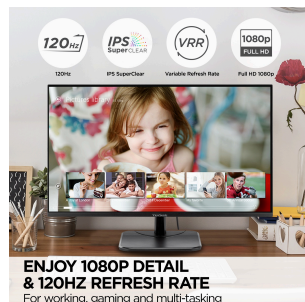

Cable Organization	No
Kensington Lock Slot	1
Physical Controls	U, R, D, L, EN (power)
On Screen Display	Input Select, Audio Adjust, ViewMode, Color Adjust, Manual Image Adjust, Setup Menu
Temperature	32-104° F (0 - 40° C)
Humidity (non-condensing)	20-90%
VESA Compatible	100 x 100 mm
Frequency Horizontal	miniHDMI (v2.0) = 24 ~ 165 KHz / USB-C = 165 ~ 165 KHz
Frequency Vertical	48 ~ 144 Hz
Tilt (Forward/Back)	4° / 20°
Regulations	cTUVus, FCC-B, ICES003, Energy Star 8.0, EPEAT Silver, CEC, RoHS, WEEE
Net (lbs)	6.8
Net Without Stand (lbs)	6
Gross (lbs)	9
Net (kg)	3.1
Net Without Stand (kg)	2.7
Gross (kg)	4.1
Packaging (in.)	24 " (W) x 16.5 " (H) x 5.3 " (D)
Physical (in.)	21.2 " (W) x 15.4 " (H) x 7.8 " (D)
Physical Without Stand (in.)	21.2 " (W) x 12.4 " (H) x 2 " (D)
Packaging (mm)	610 mm (W) x 418 mm (H) x 135 mm (D)
Physical (mm)	539.2 mm (W) x 390.1 mm (H) x 198.4 mm (D)
Physical Without Stand (mm)	539.2 mm (W) x 314.6 mm (H) x 49.9 mm (D)
Package Contents	LCD Display, HDMI Cable, Quick Start Guide
Recycle/Disposal	Please dispose of in accordance with local, state or federal laws.
Warranty	Three-year limited warranty on parts, labor and backlight

UPC: 766907029598

Contact Sales
ViewSonic.com

888.881.8781
email:
salesinfo@viewsonic.com