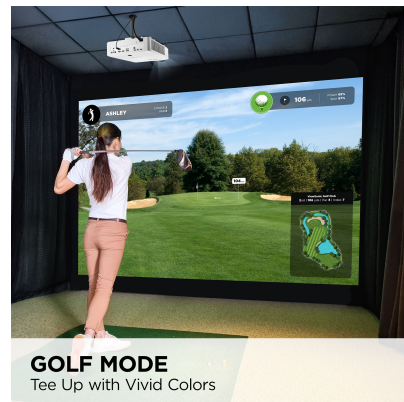

LS921WU - 6000 LUMENS WUXGA SHORT THROW LASER PROJECTOR WITH PORTRAIT MODE AND DUAL HDMI

Key Features

REFURBISHED

- High brightness 6000 Lumens WUXGA short throw laser projector with advanced visual features
- Long-lasting laser phosphor light source allows the lamp to shine bright for up to 20,000 hours
- 1.1x optical zoom, H/V keystone, wide lens shift and 360 degree projection
- Schedule, and manage the projector remotely with Crestron, AMX, Extron, PJ Link, ATEN, and ViewSonic's vController
- Supports most media players, PCs, Macs, and mobile devices with inputs such as dual HDMI, USB, integrated HDBT, RJ45

30 - 300 in. / 0.76 - 7.62 m
DISPLAY

PANEL

3840 x 2160
RESOLUTION

Product Description

Bright and versatile for any professional installation, the ViewSonic® LS921WU WUXGA short throw laser projector delivers everything you need for big screens in big venues. Delivering 6,000 ANSI lumens of advanced high brightness, up to 20,000 hours* of light source life, and a screen size of up to 200", this projector is ideal for auditoriums, restaurants, gyms and other large venues. This top-notch performer is also easy to deploy and manage with its short-throw lens, 1.1x optical zoom adjustment, wide lens shift, 360° projection, and portrait mode that provide extreme flexibility in even the most challenging installations. Dual HDMI 2.0b / HDCP 2.2 ports ensure access to original 4K quality content with HDR/HLG support. In addition, its compact size and built-in HDBaseT deliver the perfect mix of high-quality projection and cost-effectiveness. *Light source life may vary based on actual usage and other factors.