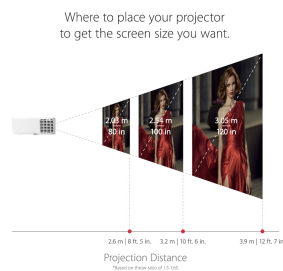

Consumption (typical)	355W
Stand-by	<0.5W
Physical Controls	Power, keystone/arrow keys, left/blank, menu/exit, right/panel key lock, mode/enter, auto, source
On Screen Display	Display, Image, Power Management, Basic, Advanced, System, Information (See user guide for full OSD functionality)
Temperature	32-104° F (0 - 40° C)
Humidity (non-condensing)	0-90%
Kensington Lock Slot	1
Net (lbs)	6.2
Gross (lbs)	8.7
Net (kg)	2.8
Gross (kg)	4.0
Packaging (in.)	16.3 x 11.7 x 6.6
Physical (in.)	12.3 x 4.3 x 8.7
Packaging (mm)	415.0 x 297.0 x 168.0
Physical (mm)	312.0 x 108.0 x 222.0
Regulations	FCC, cTUVus, ROHS
Package Contents	PG706WU projector, power cable, VGA cable, remote control, Quick Start Guide
Warranty	*Refurbished. 30-day DOA policy for full refund, with a 90-day repair warranty on parts and labor.

UPC: 766907005882

Contact Sales
ViewSonic.com
888.881.8781
email:
salesinfo@viewsonic.com