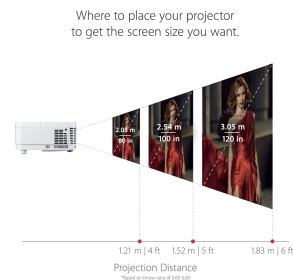

Physical Controls	Power, keystone/arrow keys, left/blank, menu/exit, right/panel key lock, mode/enter, auto, source
On Screen Display	Display, Image, Power Management, Basic, Advanced, System, Information (See user guide for full OSD functionality)
Temperature	32-104° F (0 - 40° C)
Humidity (non-condensing)	0-90%
Kensington Lock Slot	1
Net (lbs)	6.0
Gross (lbs)	8.4
Net (kg)	2.7
Gross (kg)	3.8
Packaging (in.)	14.4 x 7.4 x 11.8
Physical (in.)	11.5 x 4.5 x 8.7
Packaging (mm)	365.0 188.0 x 300.0
Physical (mm)	293.0 x 115.0 x 220.0
Regulations	FCC, cTUVus, ROHS
Package Contents	PX706HD projector, power cable, USB Type C cable, remote control, Quick Start Guide
Warranty	*Refurbished. 30-day DOA policy for full refund, with a 90-day repair warranty on parts and labor.
Recycle/Disposal	Please dispose of in accordance with local, state or federal laws.

UPC: 766907993318

Contact Sales
ViewSonic.com
888.881.8781
email:
salesinfo@viewsonic.com