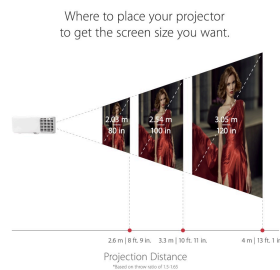

Internal Speakers	10W (x1)
Consumption (typical)	355W
Stand-by	<0.5W
Physical Controls	Power, keystone/arrow keys, left/blank, menu/exit, right/panel key lock, mode/enter, auto, source
On Screen Display	Display, Image, Power Management, Basic, Advanced, System, Information (See user guide for full OSD functionality)
Temperature	32-104° F (0 - 40° C)
Humidity (non-condensing)	0-90%
Kensington Lock Slot	1
Net (lbs)	6.2
Gross (lbs)	8.7
Net (kg)	2.8
Gross (kg)	3.9
Packaging (in.)	16.3 x 6.6 x 11.7
Physical (in.)	12.3 x 8.7 x 4.3
Packaging (mm)	415.0 x 168.0 x 297.0
Physical (mm)	312.0 x 222.0 x 108.0
Regulations	FCC, cTUVus, ROHS
Package Contents	PG706HD projector, power cable, VGA cable, remote control, Quick Start Guide
Warranty	*Refurbished. 30-day DOA policy for full refund, with a 90-day repair warranty on parts and labor.
Recycle/Disposal	Please dispose of in accordance with local, state or federal laws.

UPC: 766907004175

Contact Sales
ViewSonic.com
888.881.8781
email: salesinfo@viewsonic.com